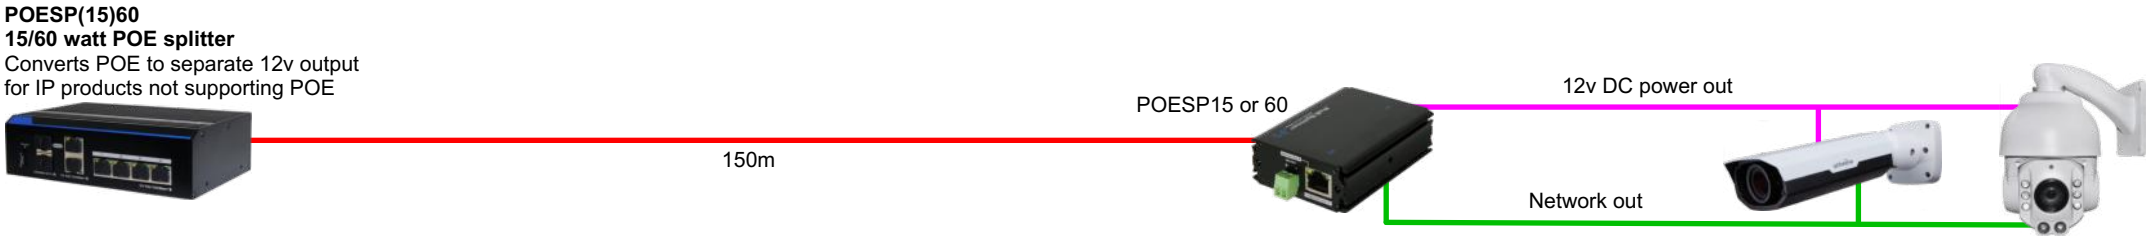

Networking Products to provide solutions over long distances and for legacy cable infrastructure

Cable colour key	
CAT5/6 (no PoE)	
Coaxial	
CAT5/6 (with PoE)	
2 core cable	

Please contact Securitytec Technical support for advice regarding the range and bandwidth these products support as distances, cable quality and bandwidth demand need to be considered when specifying.

Cable colour key

CAT5/6 (no PoE)	
Coaxial	
CAT5/6 (with PoE)	
2 core cable	

Please contact Securitytec Technical support for advice regarding the range and bandwidth these products support as distances, cable quality and bandwidth demand need to be considered when specifying.