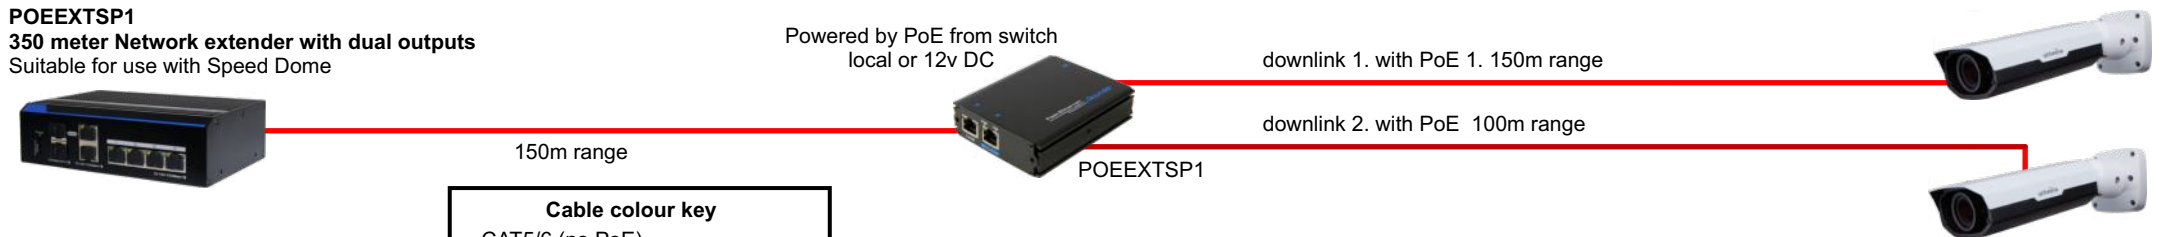

Networking Products to provide solutions over long distances and for legacy cable infrastructure

Cable colour key	
CAT5/6 (no PoE)	
Coaxial	
CAT5/6 (with PoE)	
2 core cable	

Please contact Securitytec Technical support for advice regarding the range and bandwidth these products support as distances, cable quality and bandwidth demand need to be considered when specifying.

Cable colour key

CAT5/6 (no PoE)	
Coaxial	
CAT5/6 (with PoE)	
2 core cable	

Please contact Securitytec Technical support for advice regarding the range and bandwidth these products support as distances, cable quality and bandwidth demand need to be considered when specifying.