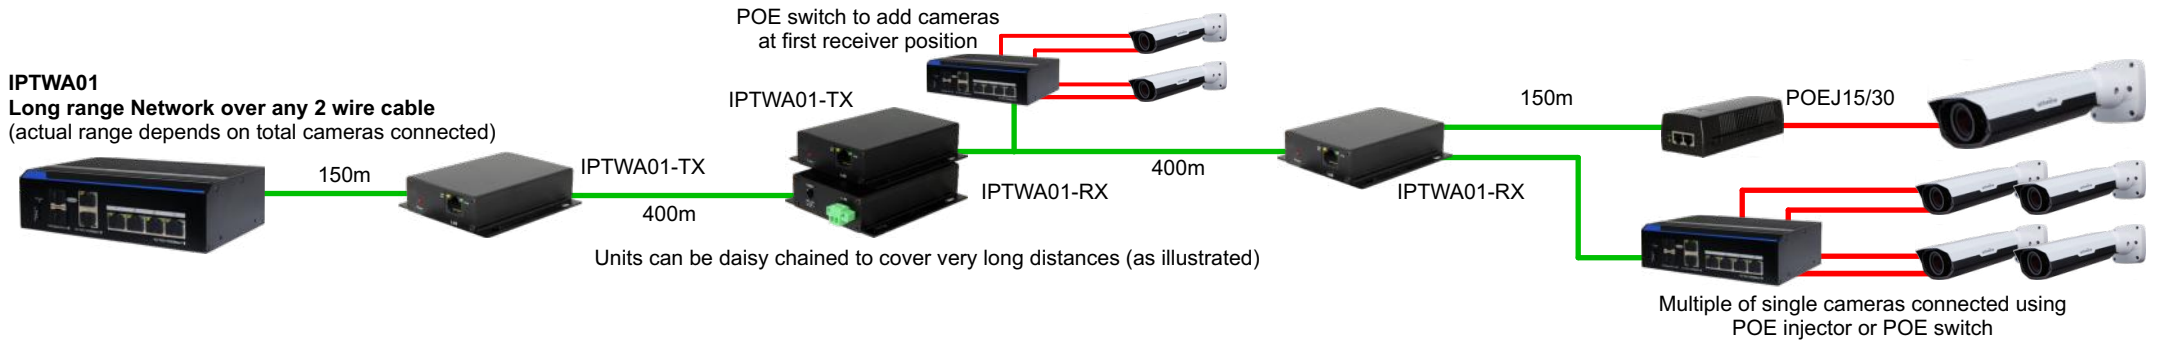

Networking Products to provide solutions over long distances and for legacy cable infrastructure

Cable colour key	
CAT5/6 (no PoE)	
Coaxial	
CAT5/6 (with PoE)	
2 core cable	

Please contact Securitytec Technical support for advice regarding the range and bandwidth these products support as distances, cable quality and bandwidth demand need to be considered when specifying.

Cable colour key

CAT5/6 (no PoE)	
Coaxial	
CAT5/6 (with PoE)	
2 core cable	

Please contact Securitytec Technical support for advice regarding the range and bandwidth these products support as distances, cable quality and bandwidth demand need to be considered when specifying.