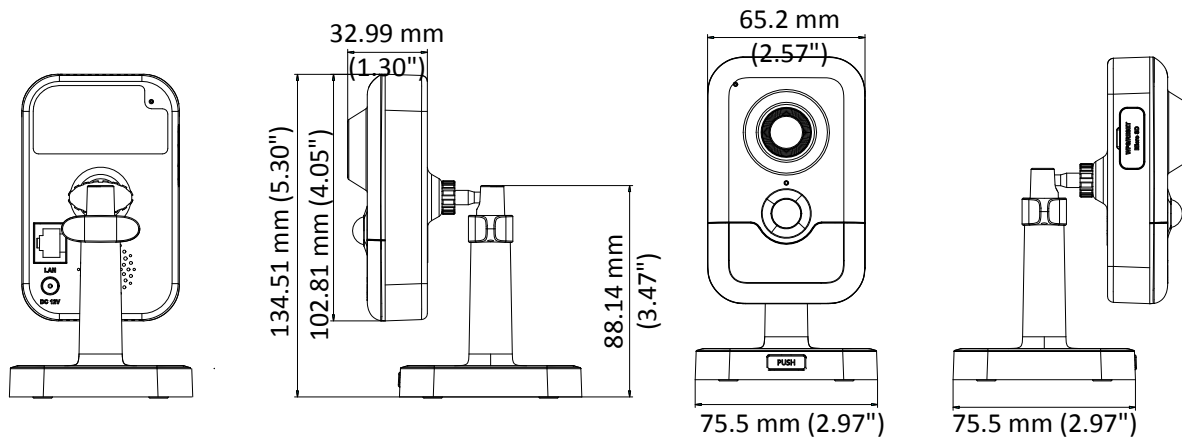

Available Model:

DS-2CD2435FWD-IW

Dimensions