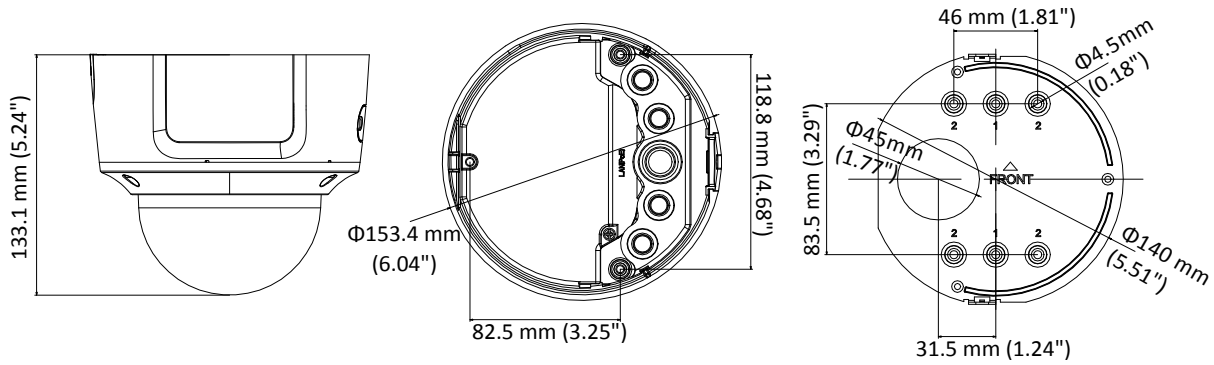

Available Model:

DS-2CD2735FWD-IZS/G

Dimensions

Accessories

Distributed by