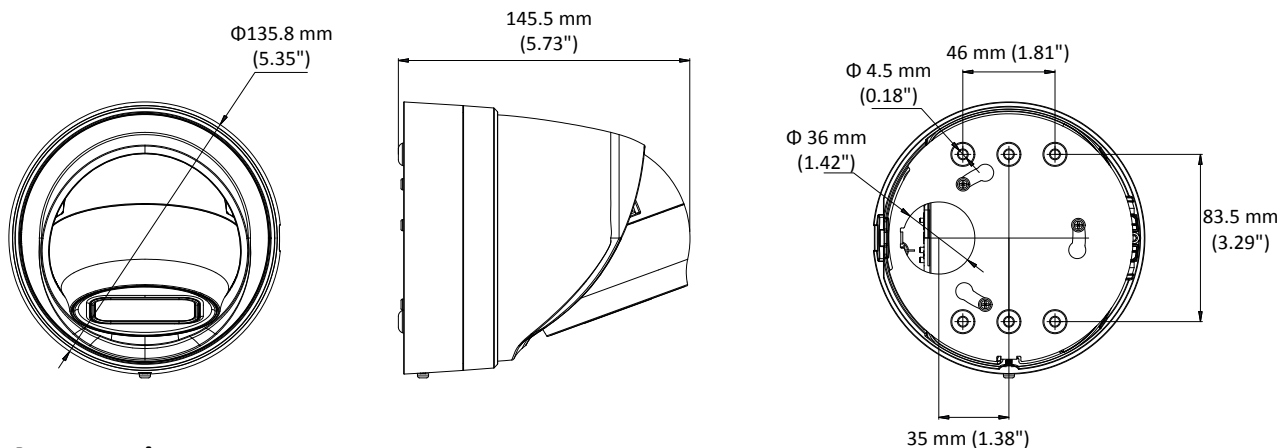

Available Model:

DS-2CD2H35FWD-IZS

Dimensions

Accessories

Distributed by