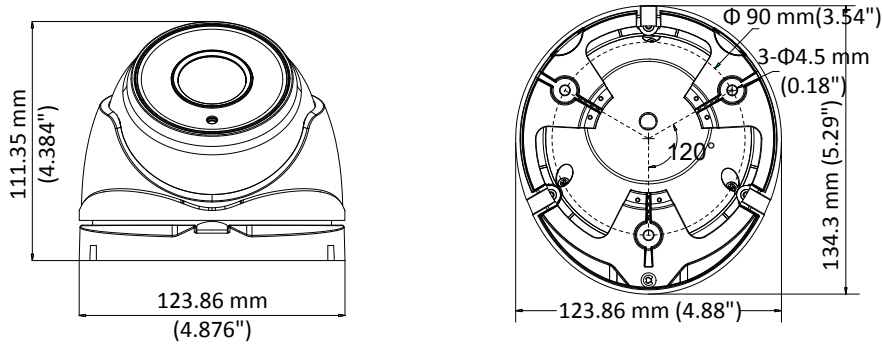

Specification

Camera	
Image Sensor	2.0 megapixel progressive scan CMOS
Signal System	PAL/NTSC
Frame Rate	PAL: 1080p@25fps NTSC: 1080p@30fps
Resolution	1920 (H) × 1080 (V)
Min. illumination	Color: 0.005 Lux @ (F1.2, AGC ON), 0 Lux with IR
Shutter Time	PAL: 1/25 s to 1/50, 000 s NTSC: 1/30 s to 1/50, 000 s
Slow Shutter	Max. 16 times
Lens	2.8 mm to 12 mm motorized vari-focal lens
Horizontal Field of View	32.1° to 103°
Lens Mount	Φ14
Day & Night	IR cut filter
Angle Adjustment	Pan: 0° to 360°, Tilt: 0° to 75°, Rotate: 0° to 360°
Synchronization	Internal synchronization
WDR (Wide Dynamic Range)	> 120 dB
Menu	
AGC	Support
Day/Night Mode	Auto/Color/BW (Black and White)
White Balance	ATW/MANUAL
Privacy Mask	ON/OFF, 4 programmable privacy masks
Motion Detection	4 programmable motion areas
Backlight Compensation	WDR/BLC/HLC/OFF
3D DNR (Digital Noise Reduction)	Level 1 to 10
Language	English, Chinese
Functions	Brightness, Sharpness, Mirror, Smart IR
Interface	
Video Output	1 HD analog output
General	
Operating Conditions	-40 °C to 60 °C (-40 °F to 140 °F), humidity: 90% or less (non-condensation)
Power Supply	12 VDC ±25%/PoC.at
Power Consumption	Max. 7.5 W
Ingress Protection	IP67
Material	Metal
IR Range	Up to 40 m
Communication	Up the coax, Protocol: HIKVISION-C (TVI output)
Dimensions	134.3 mm × 123.9 mm × 111.4 mm (5.29" × 4.88" × 4.39")
Weight	Approx. 750 g (1.57 lb.)

Order Models

DS-2CE56D8T-IT3ZE

* PoC function is only available when cooperating with DS-1TPXXX.

Dimension

Accessory

DS-1273ZJ-130-TRL
Wall Mounting Bracket

DS-1275ZJ
Vertical Pole Mounting Bracket

DS-1276ZJ
Corner Mounting Bracket