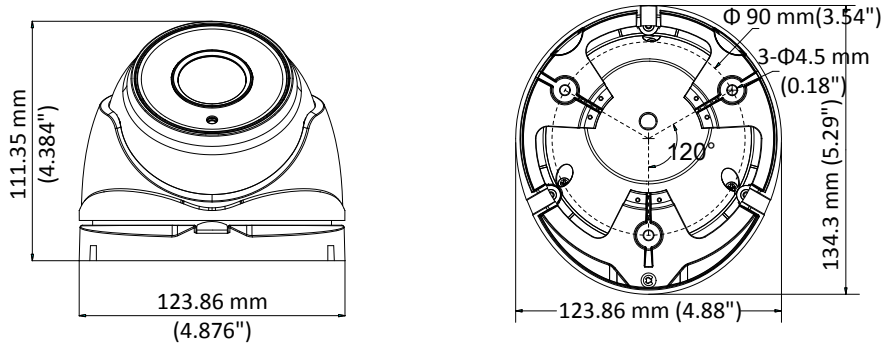

Specification

Camera	
Image Sensor	2.0 megapixel progressive scan CMOS
Signal System	PAL/NTSC
Frame Rate	PAL: 1080p@25fps NTSC: 1080p@30fps
Resolution	1920 (H) × 1080 (V)
Min. illumination	Color: 0.005 Lux @ (F1.8, AGC ON), 0 Lux with IR
Shutter Time	PAL: 1/25 s to 1/50, 000 s NTSC: 1/30 s to 1/50, 000 s
Slow Shutter	Max. 16 times
Lens	2.8 mm to 12 mm motorized vari-focal lens
Horizontal Field of View	32.1° to 103°
Lens Mount	Φ14
Day & Night	IR cut filter
Angle Adjustment	Pan: 0° to 360°, Tilt: 0° to 75°, Rotate: 0° to 360°
Synchronization	Internal synchronization
WDR (Wide Dynamic Range)	> 120 dB
Menu	
AGC	Support
Day/Night Mode	Auto/Color/BW (Black and White)
White Balance	ATW/MANUAL
Privacy Mask	ON/OFF, 4 programmable privacy masks
Motion Detection	4 programmable motion areas
Backlight Compensation	WDR/BLC/HLC/OFF
3D DNR (Digital Noise Reduction)	On
Language	English, Chinese
Functions	Brightness, Sharpness, Mirror, Smart IR
Interface	
Video Output	1 HD analog output
General	
Operating Conditions	-40 °C to 60 °C (-40 °F to 140 °F), humidity: 90% or less (non-condensation)
Power Supply	12 VDC ± 25% / PoC.at -A: 12 VDC ± 25%, 24 VDC ± 25% / PoC.at
Power Consumption	Max. 8W
Ingress Protection	IP67
Material	Metal
IR Range	Up to 40 m
Communication	Up the coax, Protocol: HIKVISION-C (TVI output)
Dimensions	134.3 mm × 123.9 mm × 111.4 mm (5.29" × 4.88" × 4.39")
Weight	Approx. 750 g (1.57 lb.)

Order Models

DS-2CE56D8T-IT3ZE

* PoC function is only available when cooperating with DS-1TPXXX.

Dimension

Accessory

DS-1273ZJ-130-TRL
Wall Mounting Bracket

DS-1275ZJ
Vertical Pole Mounting Bracket

DS-1276ZJ
Corner Mounting Bracket