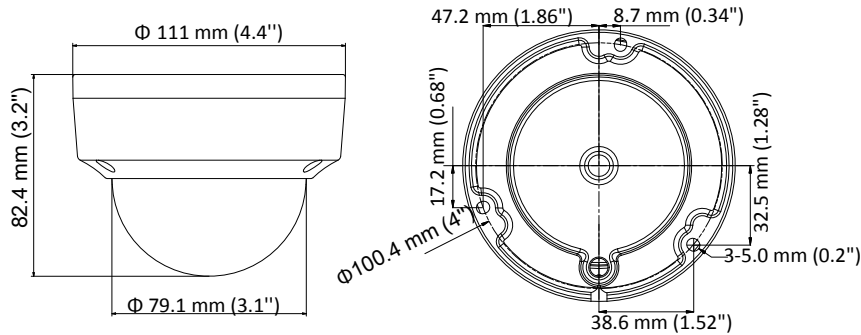

Order Models

DS-2CE56D8T-VPITE

* PoC function is only available when cooperating with DS-1TPXXX.

Dimension