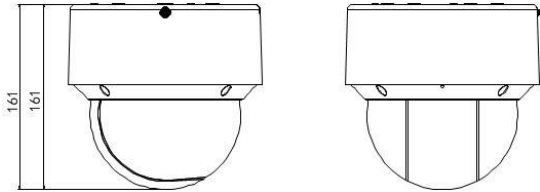

Order Model

DS-2DE4A220IW-DE, DC12V & POE (802.3at, class4)

Dimension