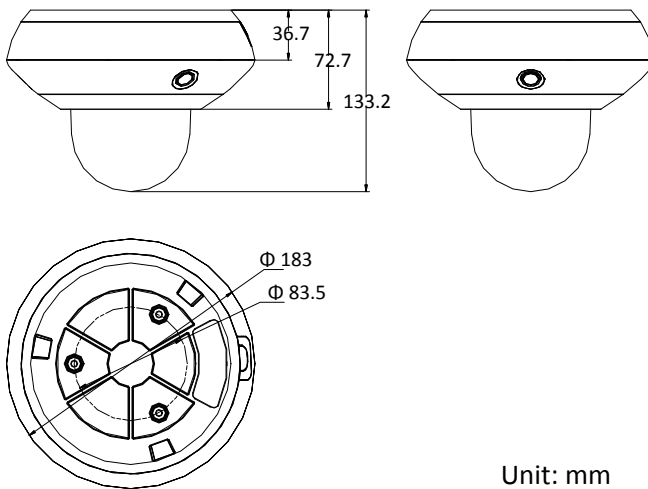

Order Model

DS-2PT3122IZ-DE3 (2.8-12mm), 12 VDC & PoE+

Dimensions

Unit: mm

Accessories

DS-1294ZJ-TRL

Wall Mounting Bracket

DS-1271ZJ-PT10

Pendant Mounting Bracket

Distributed by