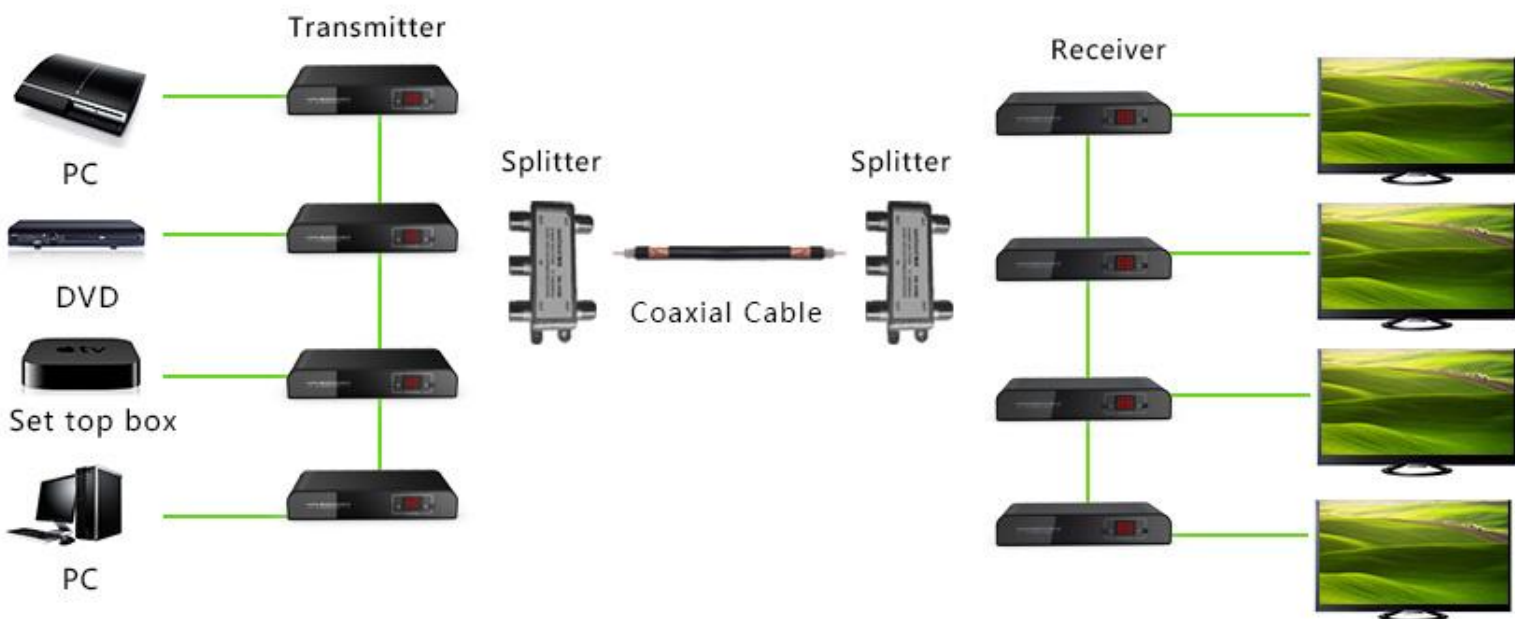

## HDMI Extender over coaxial cable

### HDMI extention over coaxial cable technology

This product is designed to convert HDMI signal to HD digital TV signal based on DVB-T CATV transmission mode. Being different from traditional analog CATV signal, it uses 64QAM mode to realize the HD signal to HD digital TV signal conversion and transmit via coaxial cables for long distance;It is easy to built one to multiple and multiple to multiple video matrix through CATV splitter.

- 1 One TX to one RX connection  
P2P direct link with single coax

- 2 One TX to multiple RXs connection

- 3 Multiple TXs to multiple RXs connection