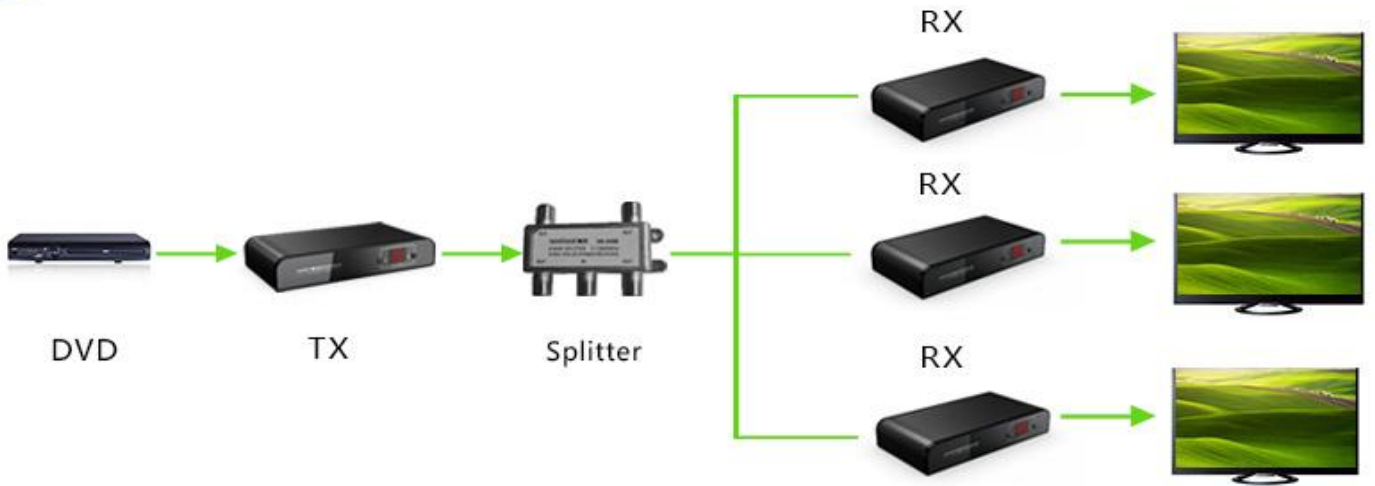

### HDMI extention over coaxial cable technology

This product is designed to convert HDMI signal to HD digital TV signal based on DVB-T CATV transmission mode. Being different from traditional analog CATV signal, it uses 64QAM mode to realize the HD signal to HD digital TV signal conversion and transmit via coaxial cables for long distance;It is easy to built one to multiple and multiple to multiple video matrix through CATV splitter.

- 1 One TX to one RX connection  
P2P direct link with single coax

- 2 One TX to multiple RXs connection

- 3 Multiple TXs to multiple RXs connection