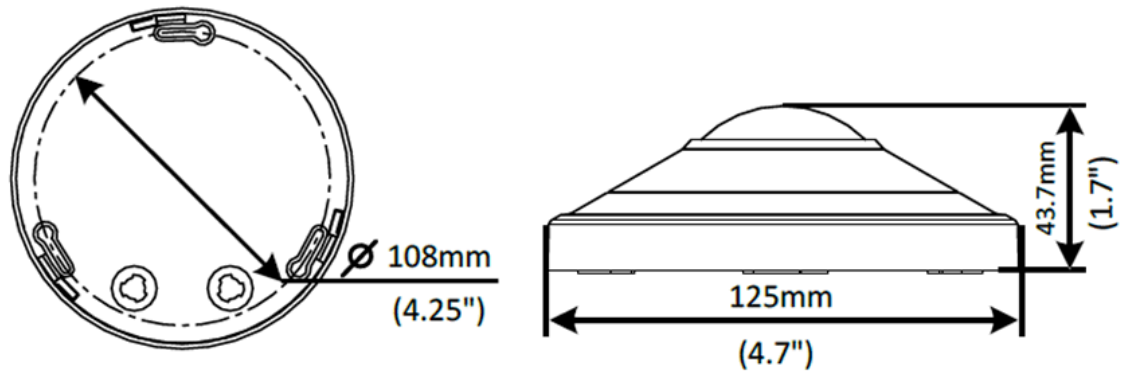

Dimensions

Zhejiang Uniview Technologies Co., Ltd.

Building No.10, Wanlun Science Park, Jiangling Road 88, Binjiang District, Hangzhou, Zhejiang, China (310051)

Email: overseasbusiness@uniview.com; globalsupport@uniview.com

<http://www.uniview.com>

©2016-2017 Zhejiang Uniview Technologies Co., Ltd. All rights reserved.

*Product specifications and availability are subject to change without notice.