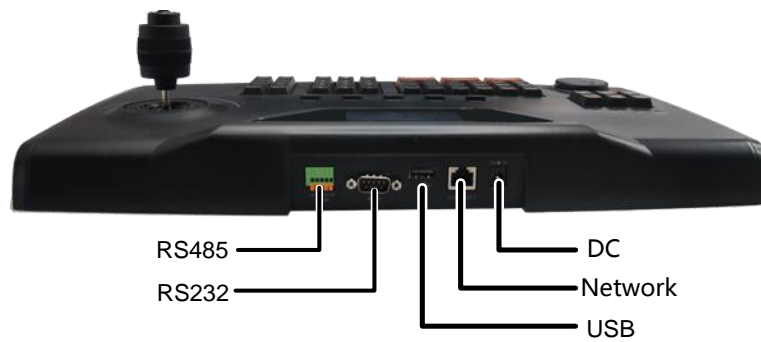

Specifications

Product model	KB-1100
Joystick	four-dimensional joystick
Ethernet port	1 RJ-45 10 M / 100 M adaptive Ethernet port
USB Interface	1 USB2.0 interfaces
Serial Interface	1 RS-232, 2 RS-485
Power Supply	12V DC
Consumption	5W
Working Temperature	-10°C ~ + 55°C
Working Humidity	10% ~ 90%
Dimensions	47mm × 270mm × 440mm(1.9" × 10.6" × 17.3")
Weight	<1kg

Interface figure