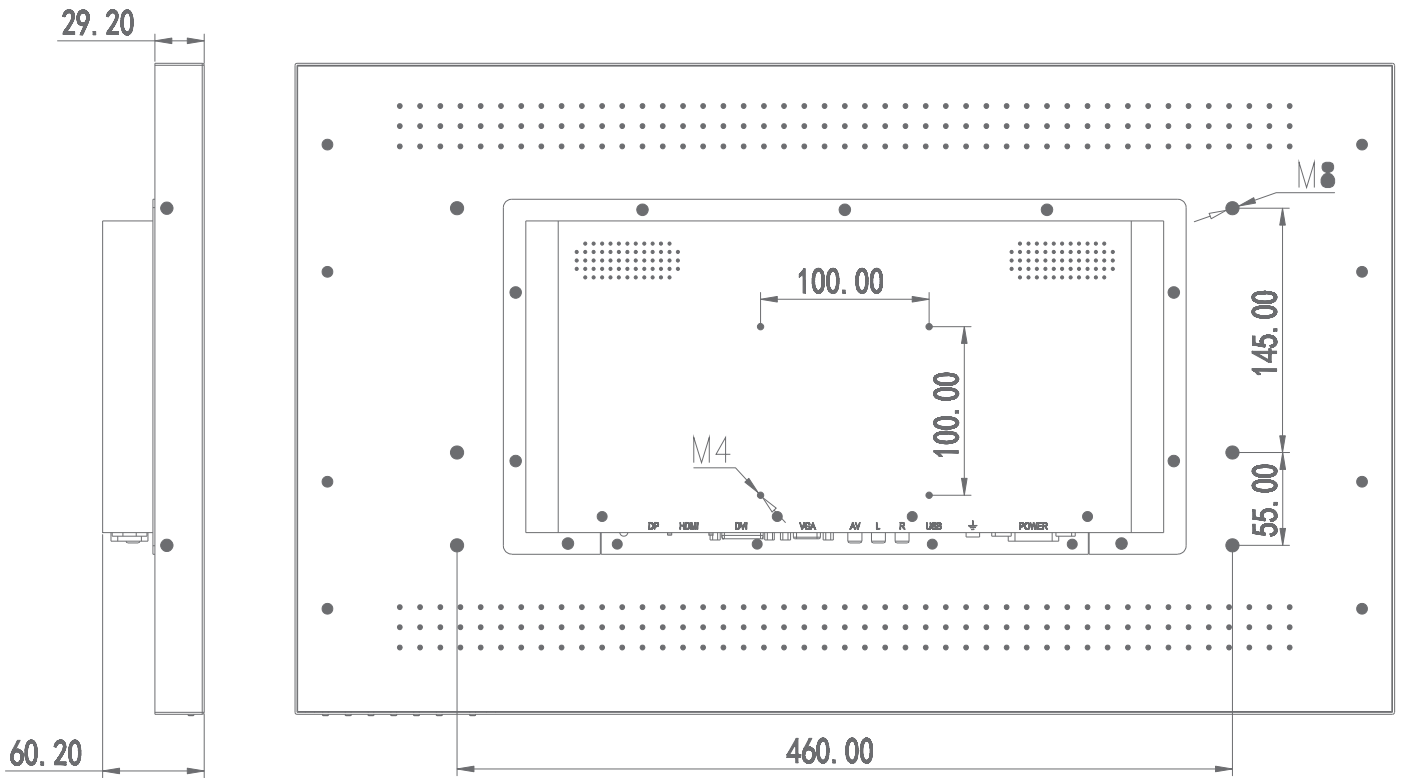

Unit:mm

All trademarks and registered trademarks acknowledged. E & O E. Specification subject to change without notice. All LCD's comply with ISO-9241-307:2008 in connection with pixel defects.

© ANRECSON CORPORATION ( ). ALL RIGHTS RESERVED.