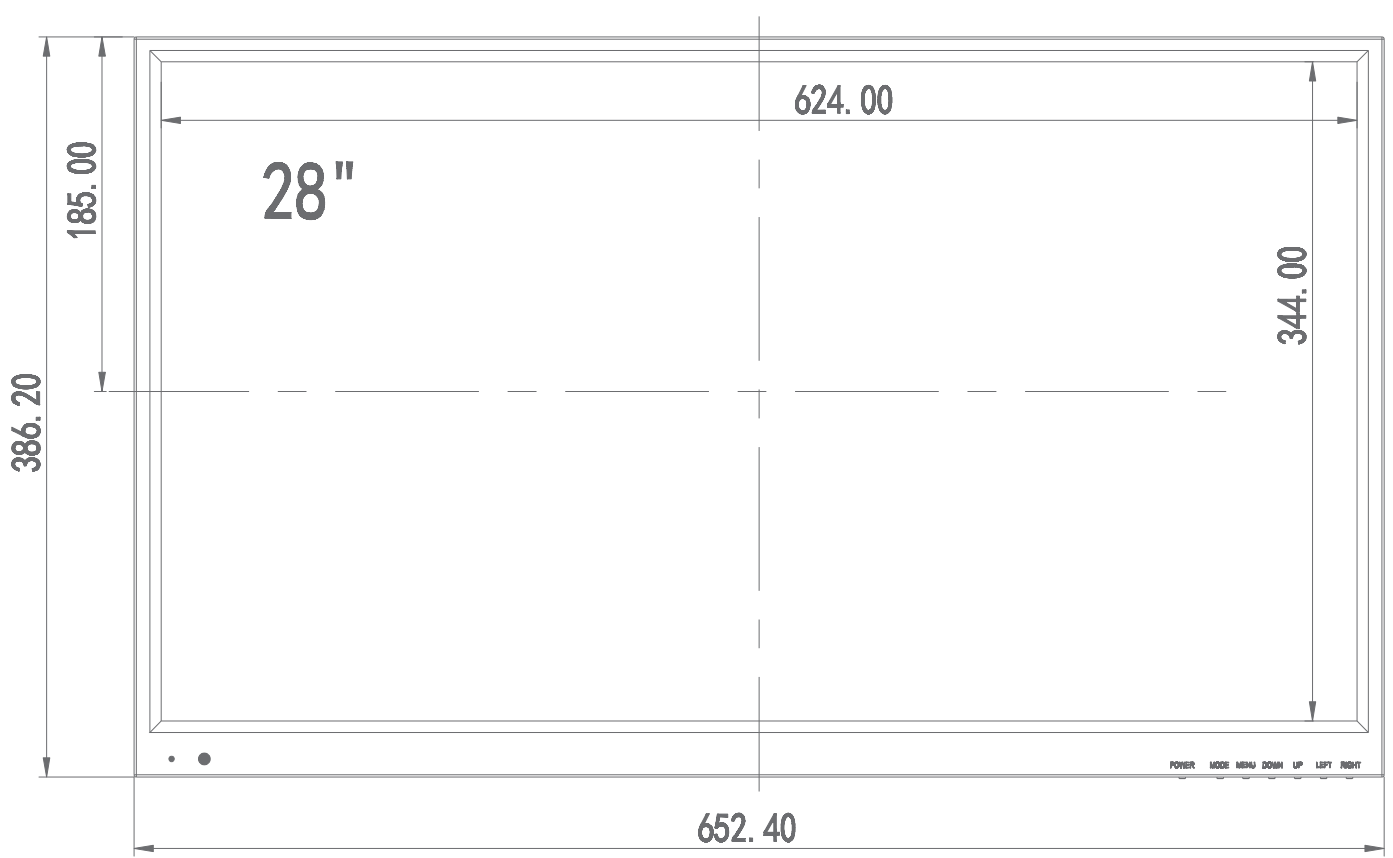

Unit:mm

All trademarks and registered trademarks acknowledged. E & O E. Specification subject to change without notice. All LCD's comply with ISO-9241-307:2008 in connection with pixel defects.

© ANRECSON CORPORATION ( ). ALL RIGHTS RESERVED.