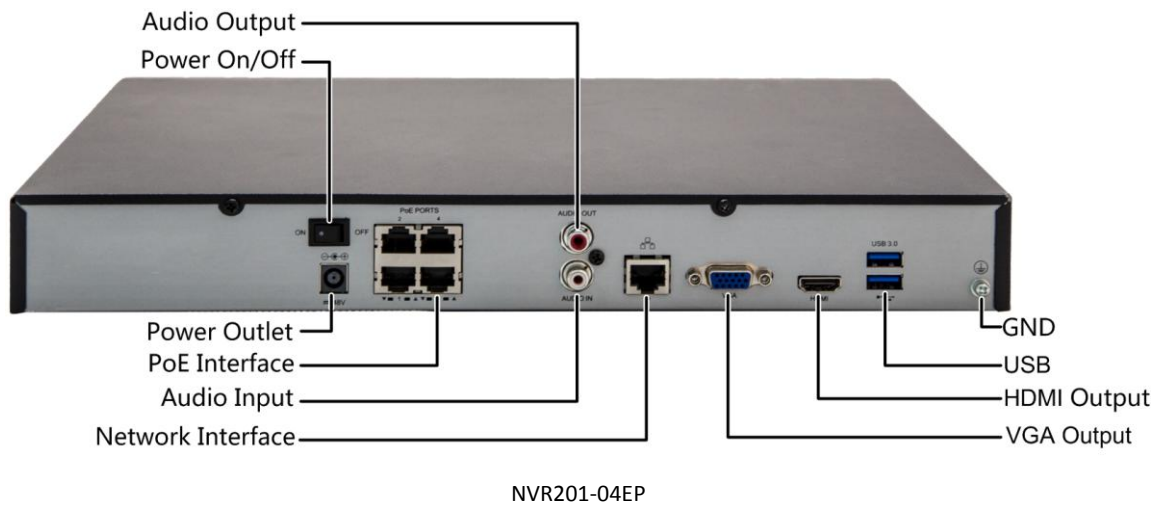

Rear Panel

Zhejiang Uniview Technologies Co., Ltd.

South Tower, Building 10, Wanlun Science Park, 88 Jiangling Road, Hangzhou, P.R.China 310051

Email: overseasbusiness@uniview.com; globalsupport@uniview.com

<http://www.uniview.com>

©2015 Zhejiang Uniview Technologies Co., Ltd. All rights reserved.

*Product specifications and availability are subject to change without notice.