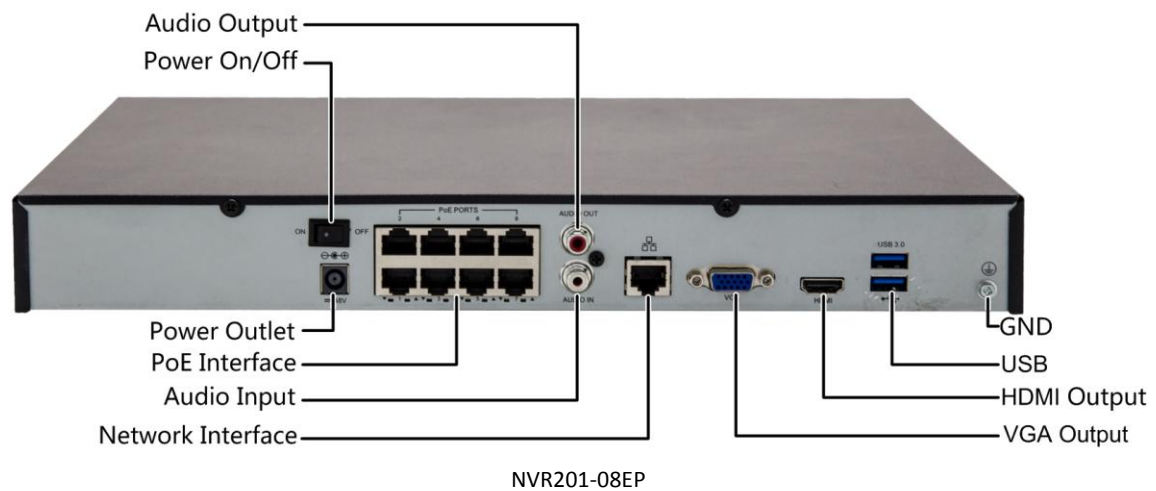

Rear Panel

Zhejiang Uniview Technologies Co., Ltd.

South Tower, Building 10, Wanlun Science Park, 88 Jiangling Road, Hangzhou, P.R.China 310051

Email: overseasbusiness@uniview.com; globalsupport@uniview.com

<http://www.uniview.com>

©2015 Zhejiang Uniview Technologies Co., Ltd. All rights reserved.

*Product specifications and availability are subject to change without notice.