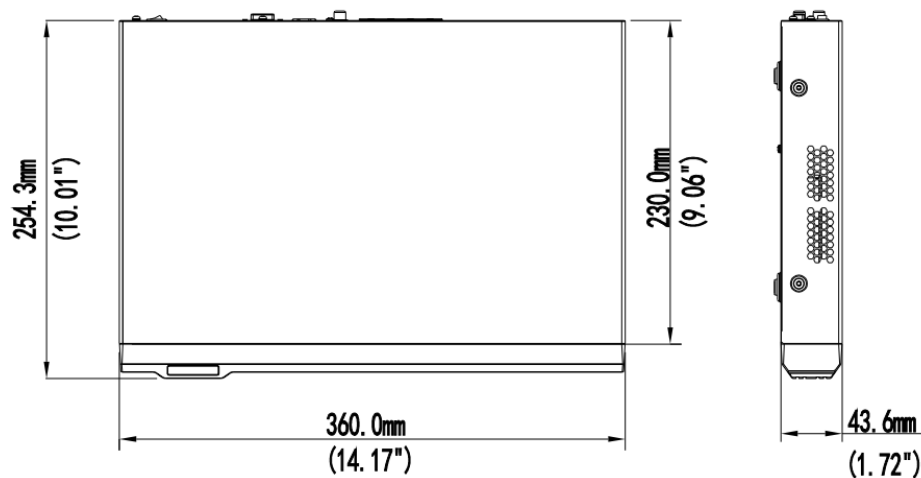

USB Interface	1 USB2.0 interface, 1 USB3.0 interface	
Network		
Incoming bandwidth	32Mbps	64Mbps
Outgoing bandwidth	96Mbps	
Decoding		
Live view/ Playback	3MP/1080P/960P/720P/960H/D1/2CIF/CIF/QCIF	
Capability	18-ch@D1, 9-ch@720P, 4-ch@1080P	
General		
Power Supply	48 VDC, 1.8A	52 VDC, 1.8A
Consumption	≤ 8 W (without Disk)	
PoE	Max 30W for single port Max 64W in total (8W for each)	
Working Environment	-10°C to 55°C(10 °F to 131 °F) 10% to 90% RH	
Weight	Empty<1.5kg(3.3lb) Fully Configured<2.1kg(4.6 lb)	
Dimensions (W x D x H)	360.0 × 254.3 × 43.6 mm (14.17" × 10.01" × 1.72")	

Dimensions