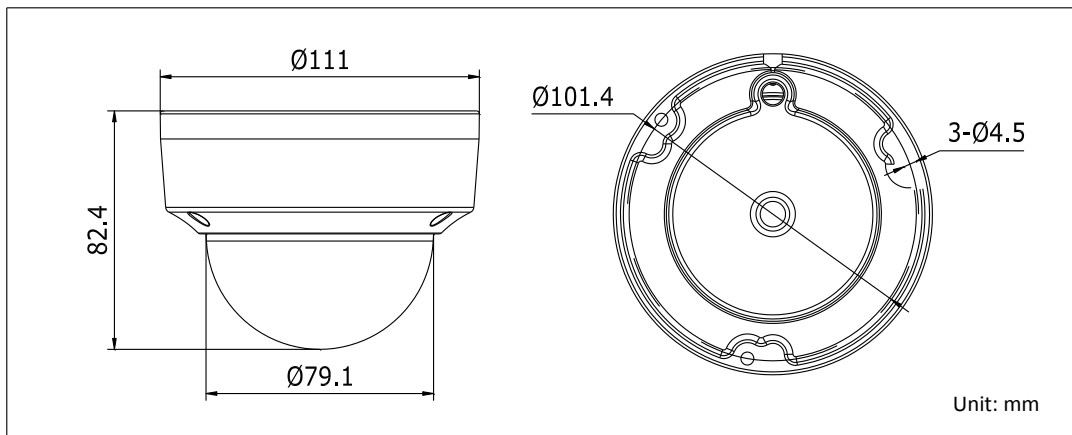

THC-D220 HD1080P Vandal Proof IR Dome Camera

Key Features

- 2 Megapixel high-performance CMOS
- Analog HD output, up to 1080P resolution
- True Day/Night, Smart IR
- Up to 20m IR distance
- IP66 weatherproof & vandal proof
- OSD menu
- Up the Coax(HIKVISION-C)
- Switchable TVI/AHD/CVI/CVBS

Specifications

Camera	
Image Sensor	2MP CMOS Image Sensor
Signal System	PAL/NTSC
Effective Pixels	1930(H)*1088(V)
Min. illumination	0.01 Lux @ (F1.2,AGC ON),0 Lux with IR
Shutter Time	1/25(1/30)s to 1/50,000s
Lens	3.6mm (2.8mm, 6mm optional)
	Angle of View: 105.8°(2.8mm), 84.3°(3.6mm), 55.4°(6mm)
Lens Mount	φ14
Day & Night	ICR
Angle Adjustment	Pan: 0 - 355°, Tilt: 0 - 75°, Rotation: 0 - 355°
Synchronization	Internal synchronization
Video Frame Rate	1080p@25fps/1080p@30fps
HD Video Output	1 Analog HD output
S/N Ratio	>62dB
Menu	
AGC	High/Medium/Low/Off
D/N Mode	Smart IR/Color/BW
White Balance	Auto/Manual
BLC	Support
Language	English
Functions	Digital noise reduction, Mirror
General	
Operating Conditions	-40 °C – 60 °C (-40 °F – 140 °F), Humidity 90% or less (non-condensing)
Power Supply	12 VDC ± 15%
Power Consumption	Max. 4W
Protection Level	IP66
IR Range	Up to 20m
Impact Protection	IK10
Communication	Up the coax, Protocol: HIKVISION-C(TVI output)
Dimensions	Φ111 × 82.4(Φ4.37" × 3.24")
Weight	550 g

Order Models

THC-D220

Dimensions

Accessories

DS-1259ZJ

Inclined Ceiling Mounting

DS-1271ZJ-110

Pendant Mounting