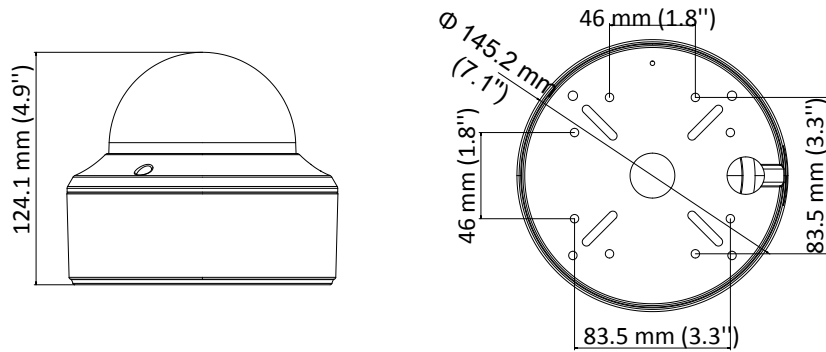

THC-D220-Z 2 MP Ultra Low-Light VF EXIR Dome Camera

Key Features

- 2.0 megapixel high-performance CMOS
- HD analog output, up to 1080p resolution
- 2.8 mm to 12 mm motorized vari-focal lens
- True Day/Night
- 120 dB true WDR
- OSD menu, DNR, Smart IR
- EXIR 2.0, up to 40 m IR distance
- IP67, IK8
- Up the Coax (HIKVISION-C)

Specification

Camera	
Image Sensor	2.0 megapixel progressive scan CMOS
Signal System	PAL/NTSC
Frame Rate	PAL: 1080p@25fps NTSC: 1080p@30fps
Resolution	1920 (H) × 1080 (V)
Min. illumination	Color: 0.005 Lux @ (F1.8, AGC ON), 0 Lux with IR
Shutter Time	PAL: 1/25 s to 1/50, 000 s NTSC: 1/30 s to 1/50, 000 s
Slow Shutter	Max. 16 times
Lens	2.8 mm to 12 mm motorized vari-focal lens
Horizontal Field of View	32.1° to 103°
Lens Mount	Φ14
Day & Night	IR cut filter
Angle Adjustment	Pan: 0° to 340°, Tilt: 0° to 75°, Rotate: 0° to 355°
Synchronization	Internal synchronization
WDR (Wide Dynamic Range)	> 120 dB
Menu	
AGC	Support
Day/Night Mode	Auto/Color/BW (Black and White)
White Balance	ATW/MANUAL
Privacy Mask	ON/OFF, 4 programmable privacy masks
Motion Detection	4 programmable motion areas
Backlight Compensation	WDR/BLC/HLC/OFF
3D DNR (Digital Noise Reduction)	On
Language	English, Chinese
Functions	Brightness, Sharpness, Mirror, Smart IR
Interface	
Video Output	1 HD analog output
General	
Operating Conditions	-40 °C to 60 °C (-40 °F to 140 °F), humidity: 90% or less (non-condensation)
Power Supply	12 VDC ± 25% -A: 12 VDC ± 25%, 24 VDC ± 25%
Power Consumption	Max. 7W
Protection Level	IP67, IK8
Material	Metal
IR Range	Up to 40 m
Communication	Up the coax, Protocol: HIKVISION-C (TVI output)
Dimensions	Φ 145.2 mm × 124.1 mm (Φ 5.72" × 4.89")
Weight	Approx. 1600 g (3.53 lb.)

Order Models

THC-D220-Z

Dimension

Accessory

DS-1273ZJ-140
Wall Mounting Bracket

DS-1275ZJ
Vertical Pole Mounting Bracket

DS-1276ZJ
Corner Mounting Bracket

DS-1271ZJ-140
Pendant Mounting Bracket