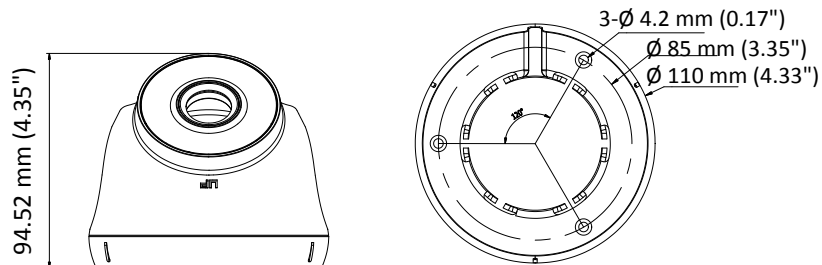

THC-T220 HD 1080p EXIR Bullet Camera

Key Features

- 2 megapixel high-performance CMOS
- Analog HD output, up to 1080p resolution
- 2.8 mm, 3.6 mm, 6 mm fixed focal lens
- Day/Night switch
- DNR
- Smart IR
- Up to 40 m IR distance
- Switchable TVI/AHD/CVI/CVBS
- IP66

Specifications

Camera	
Image Sensor	2 MP CMOS image sensor
Signal System	PAL/NTSC
Effective Pixels	1920 (H) × 1080 (V)
Min. illumination	0.01 Lux@(F1.2, AGC ON), 0 Lux with IR
Shutter Time	1/25 (1/30) s to 1/50,000 s
Lens	2.8 mm, 3.6 mm, 6 mm
	Field of view : 92° (2.8 mm), 70.9° (3.6 mm), 56.7° (6 mm)
Lens Mount	M12
Day & Night	ICR
Angle Adjustment	Pan: 0° to 360°, Tilt: 0° to 180°, Rotation: 0° to 360°
Synchronization	Internal synchronization
Video Frame Rate	1080p@25fps/1080p@30fps
HD Video Output	1 analog HD output
S/N Ratio	> 62 dB
General	
Operating Conditions	-40 °C to 60 °C (-40 °F to 140 °F), Humidity: 90% or less (non-condensation)
Power Supply	12 V DC ± 15%
Power Consumption	Max. 4 W
Protection Level	IP66
Material	Metal
IR Range	Up to 40 m
Dimensions	∅ 110 mm × 94.52 mm (∅ 4.33" × 4.35")
Weight	350 g (0.77 lb.)

Order Model

THC-T220

Dimensions

Accessories

DS-1272ZJ-110-TRS
Wall Mounting Bracket

DS-1275ZJ
Vertical Pole Mounting Bracket

DS-1276ZJ
Corner Mounting Bracket

DS-1280ZJ-M
Junction Box