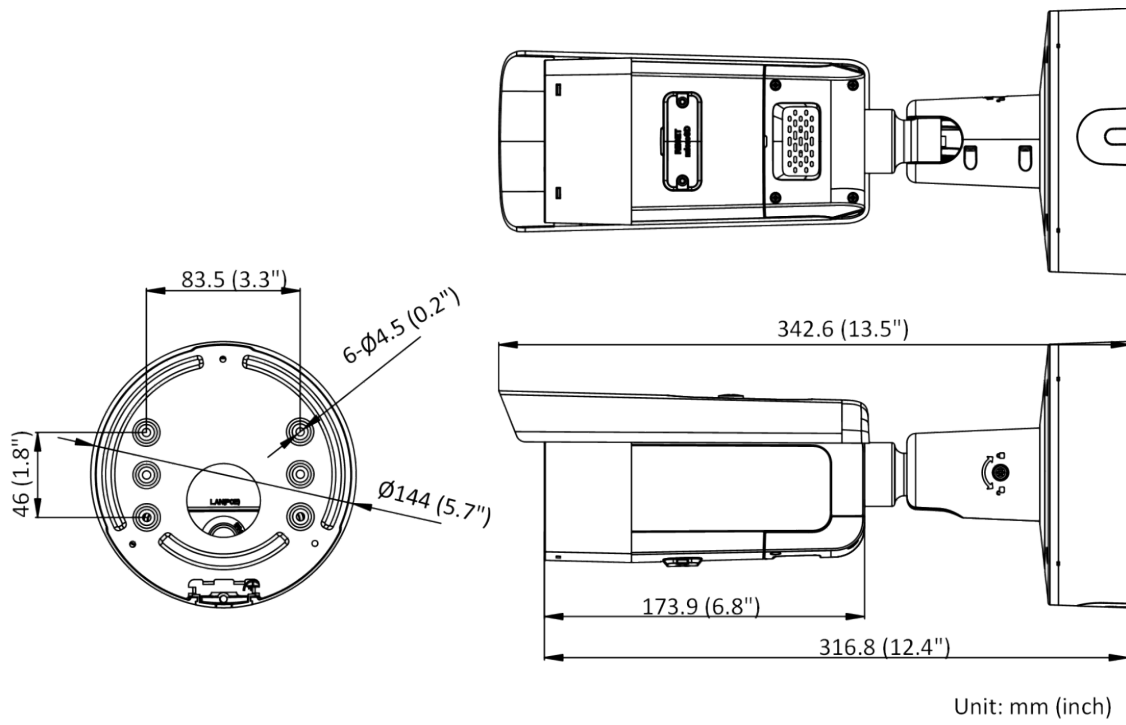

▪ **Dimension**

▪ **Accessory**

DS-1476ZJ-SUS
Corner Mount