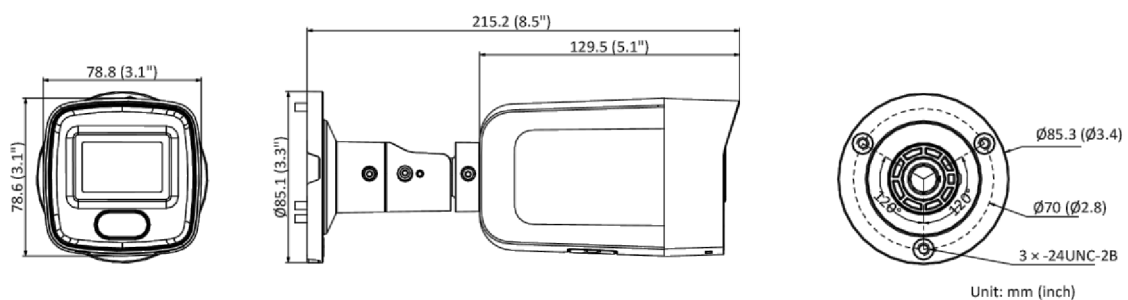

General Function	Anti-flicker, heartbeat, mirror, privacy masks, flash log, password reset via e-mail, pixel counter
Software Reset	Yes
Storage Conditions	-30 °C to 60 °C (-22 °F to 140 °F). Humidity 95% or less (non -condensing)
Startup and Operating Conditions	-30 °C to 60 °C (-22 °F to 140 °F). Humidity 95% or less (non -condensing)
Power Supply	12 VDC ± 25%, PoE (802.3af, 36 V to 57 V), class 3
Power Consumption and Current	12 VDC, 0.6 A, max. 7.2 W PoE (802.3af, 36 V to 57 V), 0.3 A to 0.2 A, max. 8.5 W
Power Interface	Ø 5.5 mm coaxial power plug
Camera Dimension	215.2 × 78.8 × 78.6 mm (8.5" × 3.1" × 3.1")
Package Dimension	315 × 137 × 141 mm (12.4" × 5.4" × 5.6")
Camera Weight	Approx. 715 g (1.6 lb.)
With Package Weight	Approx. 1045 g (2.3 lb.)
Approval	
Class	Class B
EMC	FCC SDoC (47 CFR Part 15, Subpart B); CE-EMC (EN 55032: 2015, EN 610003-2: 2014, EN 61000-3-3: 2013, EN 50130-4: 2011 +A1: 2014); RCM (AS/NZS CISPR 32: 2015); IC VoC (ICES-003: Issue 6, 2016); KC (KN 32: 2015, KN 35: 2015)
Safety	UL (UL 60950-1); CB (IEC 60950-1:2005 + Am 1:2009 + Am 2:2013, IEC 62368-1:2014); CE-LVD (EN 60950-1:2005 + Am 1:2009 + Am 2:2013, IEC 62368-1:2014); BIS (IS 13252(Part 1):2010+A1:2013+A2:2015); LOA (IEC/EN 609501)
Environment	CE-RoHS (2011/65/EU); WEEE (2012/19/EU); Reach (Regulation (EC) No 1907/2006)
Protection	Ingress protection: IP67 (IEC 60529:2013)

▪ Available Model

DS-2CD2047G2-LU (2.8 mm, 4 mm, 6 mm)

DS-2CD2047G2-L (2.8 mm, 4 mm, 6 mm)

▪ Dimension

▪ **Accessory**
Optional

Distributed by

HIKVISION®

Headquarters