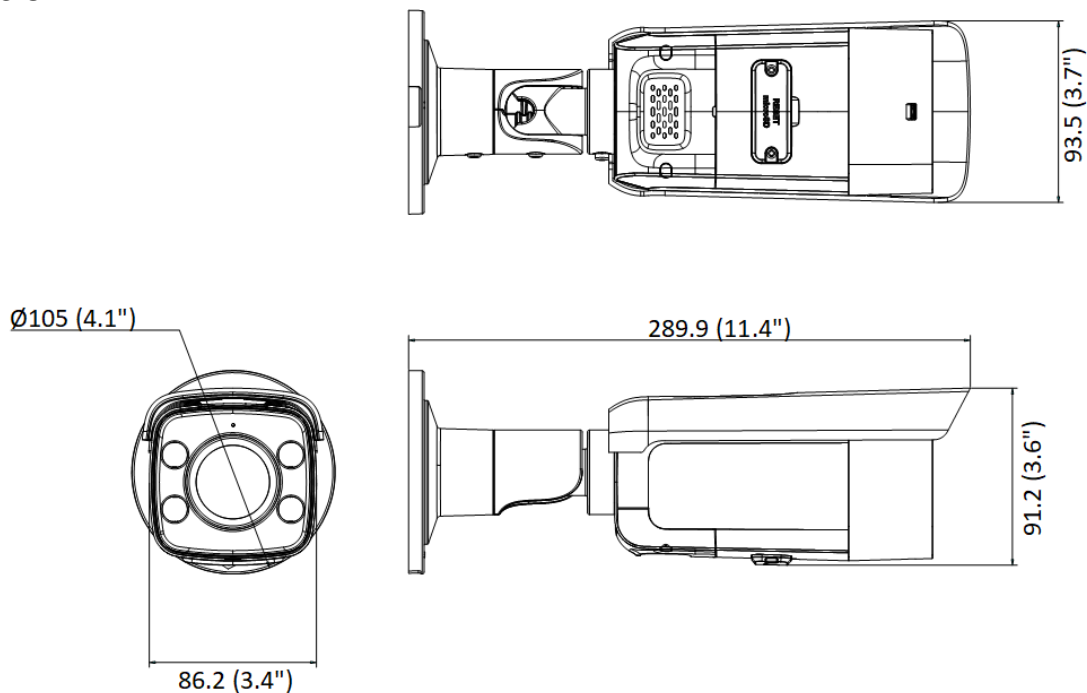

Deep Learning Function	
Face Capture	Yes
General	
Power	12 VDC \pm 25%, 0.84 A, max. 11.5 W, \varnothing 5.5 mm coaxial power plug, reverse polarity protection PoE: 802.3af, Class 3, 36 V to 57 V, 0.32 A to 0.21 A
Material	Front cover: metal, body: metal, bracket: metal
Dimension	289.9 mm \times 93.5 mm \times 91.2 mm (11.4" \times 3.7" \times 3.6")
Package Dimension	386 \times 156 \times 155 mm (15.2" \times 6.1" \times 6.1")
Weight	Approx. 1255 g (2.6 lb.)
With Package Weight	Approx. 1769 g (3.7 lb.)
Storage Conditions	-30 $^{\circ}$ C to 60 $^{\circ}$ C (-22 $^{\circ}$ F to 140 $^{\circ}$ F). Humidity 95% or less (non-condensing)
Startup and Operating Conditions	-30 $^{\circ}$ C to 60 $^{\circ}$ C (-22 $^{\circ}$ F to 140 $^{\circ}$ F). Humidity 95% or less (non-condensing)
Language	33 languages English, Russian, Estonian, Bulgarian, Hungarian, Greek, German, Italian, Czech, Slovak, French, Polish, Dutch, Portuguese, Spanish, Romanian, Danish, Swedish, Norwegian, Finnish, Croatian, Slovenian, Serbian, Turkish, Korean, Traditional Chinese, Thai, Vietnamese, Japanese, Latvian, Lithuanian, Portuguese (Brazil), Ukrainian
General Function	Anti-flicker, heartbeat, password reset via e-mail, pixel counter
Approval	
EMC	FCC (47 CFR Part 15, Subpart B); CE-EMC (EN 55032: 2015, EN 61000-3-2:2019, EN 61000-3-3:2013+A1:2019, EN 50130-4: 2011 +A1: 2014); RCM (AS/NZS CISPR 32: 2015); IC (ICES-003: Issue 7) KC (KN32: 2015, KN35: 2015)
Safety	UL (UL 62368-1); CB (IEC 62368-1:2014+A11) CE-LVD (EN 62368-1:2014/A11:2017)
Environment	CE-RoHS (2011/65/EU); WEEE (2012/19/EU); Reach (Regulation (EC) No 1907/2006)
Protection	IP67 (IEC 60529-2013)

▪ **Dimension**

Unit:mm (inch)

▪ Accessory**▪ Optional**

DS-1276ZJ-SUS Corner Mount	DS-1275ZJ-SUS Vertical Pole Mount	DS-1275ZJ-S-SUS Vertical Pole Mount	DS-1280ZJ-S Junction Box	DS-1260ZJ Junction Box
				