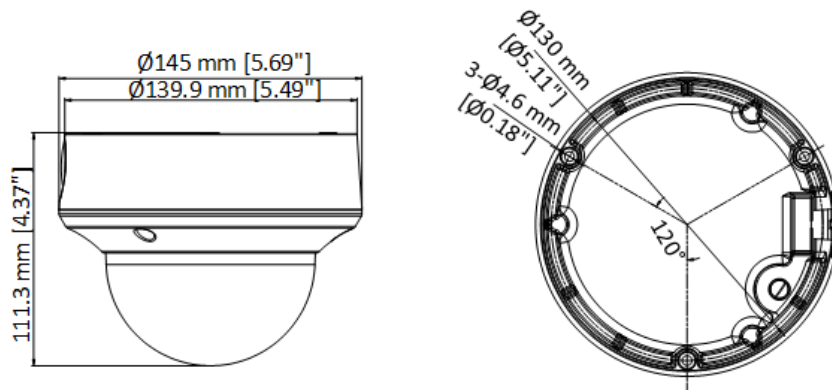

▪ **Dimension**

▪ **Accessory**

▪ **Optional**

DS-1280ZJ-DM45 Junction box	DS-1281ZJ-DM45 Junction box	DS-1276ZJ-SUS Corner mount	DS-1273ZJ-140-DM45 Wall mount	DS-1271ZJ-140-DM45 Vertical mount
DS-1275ZJ-SUS Vertical pole mount