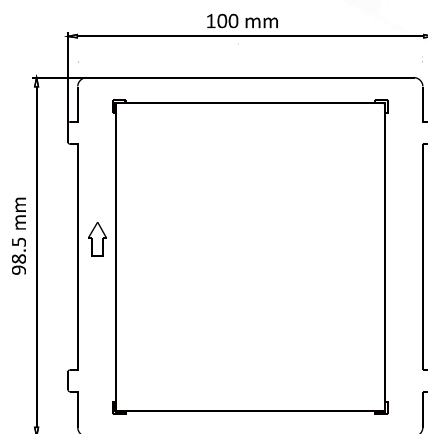

DS-KD-BK Blank Module

Introduction

Blank module is designed to the fill blank grid during installation.
You can replace it with other module when you needed.

Appearance

Available Model

DS-KD-BK

Typical Application