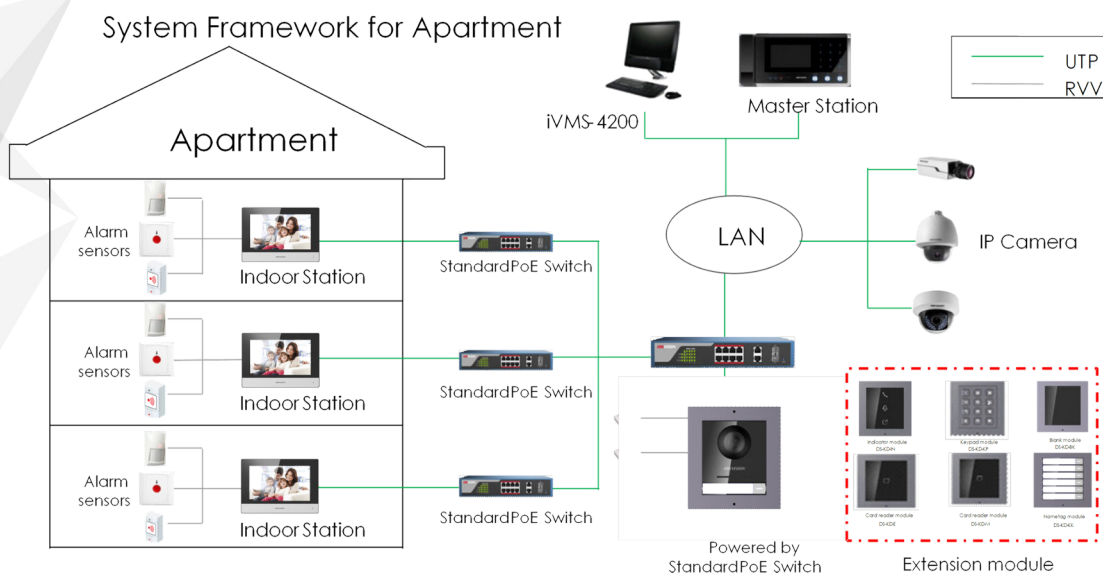

DS-KH6320-WTE1-W

Video Intercom Indoor Station with 7-Inch Touch Screen

Key Feature

- UI V2.0: User friendly design
- 7-inch colorful touch screen with resolution 1024 × 600
- Standard PoE
- Stores messages and captured pictures in the TF card
- Remote unlocking via the client software or the mobile client
- Views live videos of door stations and linked cameras
- Supports wireless network

Typical Application

Specification

Model		DS-KH6320-WTE1-W
System	Memory	128 MB
	Flash	32 MB
	Operation system	Embedded Linux operation system
Display	Display screen	7-inch colorful TFT LCD
	Display resolution	1024 × 600
	Operation method	Capacitive touch screen
Audio	Audio input	Built-in omnidirectional microphone
	Audio output	Built-in loudspeaker
	Audio compression standard	G.711 U
	Audio compression rate	64 Kbps
	Audio quality	Noise suppression and echo cancellation
Network	Wired network	10/100 Mbps self-adaptive network
	Wireless network	Wi-Fi 802.11b/g/n
	Network protocol	TCP/IP、SIP、RTSP
	Network interface	1 RJ-45 10/100 Mbps self-adaptive
	Alarm input	8-ch alarm inputs
	Relay output	2
	TF card	Max to 32 G, SD 2.0 or lower version
	RS-485	1
General	Power supply	IEEE802.3af, standard PoE
		12 VDC/1 A
	Power consumption	≤ 6 W
	Working temperature	-10 °C to 55 °C (14 °F to 131 °F)
	Working humidity	10% to 90%
Dimensions (W × H × D)	200 mm × 140 mm × 15.1 mm (7.9" × 5.5" × 0.6")	