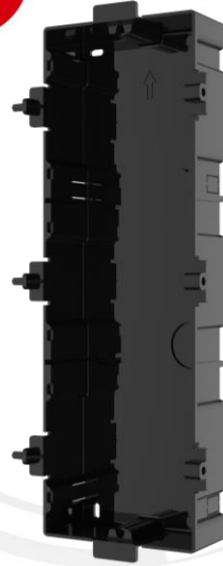

Available Model

DS-KD-ACF3

Specification

Parameter \ Model	DS-KD-ACF3	
	Cover	Installation Frame
Material	Aviation Aluminum	
Working temperature	-40° C to +60° C (-40° F to 140° F)	
Working humidity	10% to 95%	
Dimension (L x W x D)	337.8 x 124 x 4 mm (13.3" x 4.88" x 0.16")	320.8 x 107 x 32.7 mm (12.6" x 4.21" x 1.29")

20181109

DS-KD-ACF3 Accessory Package

Key Feature

- Contains gang box, cover, screws, connecting lines, etc.
- Adapts to three-module flush mounting
-

Available Model

DS-KD-ACF3

Specification

Parameter \ Model	DS-KD-ACF3	
	Cover	Gang Box
Material	Aviation Aluminum	Plastic
Working temperature	-40° C to +60° C (-40° F to 140° F)	
Working humidity	10% to 95%	
Dimension (L x W x D)	337.8 x 124 x 4 mm (13.3" x 4.88" x 0.16")	338.8 x 134 x 56 mm (13.33" x 5.28" x 2.20")