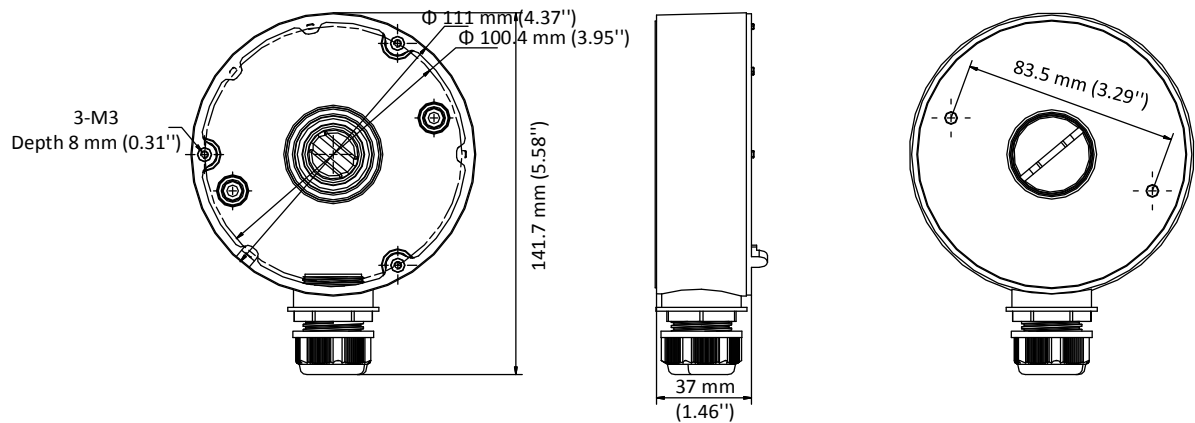

#### Dimension

#### Parameter

Model	DS-1280ZJ-DM18
Parameters	Junction Box
Appearance	Hikvision White
Material	Aluminum Alloy
Dimension	$\Phi 111\text{mm}$ ( $\Phi 4.37''$ )
Weight	Approx. 150 g (0.33 lb.)

#### Note

- The junction box should be installed on a flat surface.
- Waterproof rubber is necessary for outdoor application.
- The wall should be capable of supporting over 3 times as much as the total weight of the camera and the junction box.
- The maximum load capacity of the junction box is 4.5 kg (9.92 lb.).