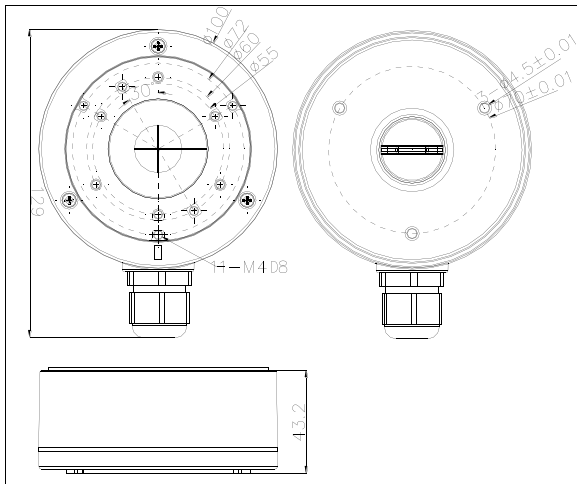

## DS-1280ZJ-XS

Junction Box for Dome(Bullet) Camera

### Features:

- Aluminum alloy material with surface spray treatment
- Cable hole on bracket makes the feature better

### Dimension:

### Parameter:

Model	DS-1280ZJ-XS
Parameters	Junction Box for Dome(Bullet) Camera
Appearance	Hikvision White
Material	Aluminum Alloy
Dimension	Φ 100 x 43.2 x 129mm
Weight	320g