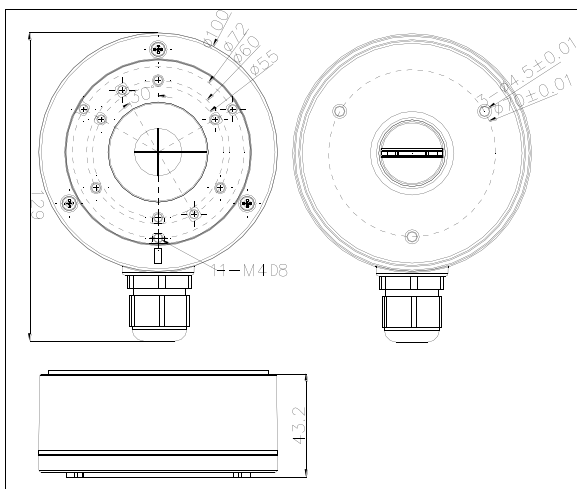

DS-1280ZJ-XS/BLACK

Junction Box for Dome(Bullet) Camera

Features:

- Aluminum alloy material with surface spray treatment
- Cable hole on bracket makes the feature better

Dimension:

Order Model:

DS-1280ZJ-XS

Parameter:

Model	DS-1280ZJ-XS
Parameters	Junction Box for Dome(Bullet) Camera
Appearance	Hikvision White
Material	Aluminum Alloy
Dimension	Φ 100 x 43.2 x 129mm
Weight	320g

Notice:

- The bracket should be installed on flat wall
- Waterproof rubber is necessary for outdoor application
- The wall must be capable of supporting over 3 times as much as the total weight of the camera and the mount.
- The maximum load capacity of the bracket is **4.5KG**