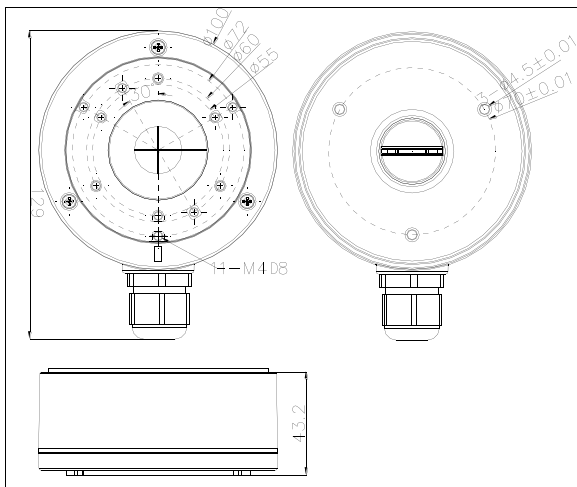

## DS-1280ZJ-XS/GREY

Junction Box for Dome(Bullet) Camera

### Features:

- Aluminum alloy material with surface spray treatment
- Cable hole on bracket makes the feature better

### Dimension:

### Parameter:

Model	DS-1280ZJ-XS
Parameters	Junction Box for Dome(Bullet) Camera
Appearance	Hikvision White
Material	Aluminum Alloy
Dimension	Φ 100 x 43.2 x 129mm
Weight	320g