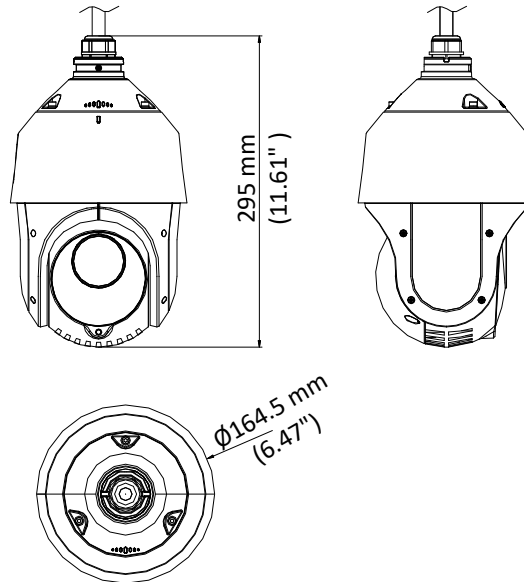

Order Model

DS-2AE4225TI-D

Dimensions