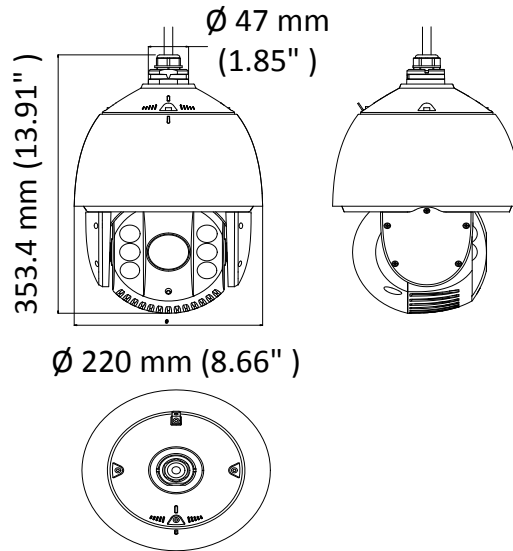

Order Model

DS-2AE7232TI-A(C)

Dimensions

Accessories

Headquarters

No.555 Qianmo Road, Binjiang District,
Hangzhou 310051, China
T +86-571-8807-5998
overseasbusiness@hikvision.com

Hikvision USA
T +1-909-895-0400
sales.usa@hikvision.com

Hikvision Italy
T +39-0438-6902
info.it@hikvision.com

Hikvision Singapore
T +65-6684-4718
sg@hikvision.com

Hikvision Europe
T +31-23-5542770
saleseuro@hikvision.com

Hikvision France
T +33(0)1-85-330-444
info.fr@hikvision.com

Hikvision Oceania
T +61-2-8599-4233
salesau@hikvision.com

Hikvision Middle East
T +971-4-8816086
salesme@hikvision.com

Hikvision Spain
T +34-91-737-16-55
info.es@hikvision.com

Hikvision Hong Kong
T +852-2151-1761

Hikvision Russia
T +7-495-669-67-99
saleru@hikvision.com

Hikvision Poland
T +48-22-460-01-50
poland@hikvision.com

Hikvision Canada
T +1-909-895-0400
sales.usa@hikvision.com

Hikvision India
T +91-22-28469900
sales@pramahikvision.com

Hikvision UK
T +44-1628-9021-4
support.uk@hikvision.com