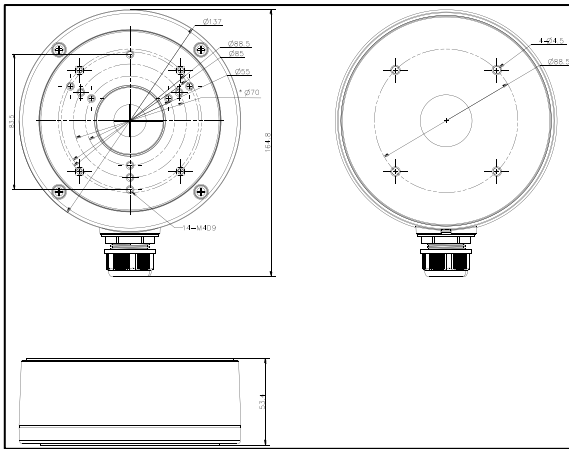

DS-1280ZJ-S/GREY

Junction Box for Dome Camera

Features:

- Aluminum alloy material with surface spray treatment
- Waterproof design
- Cable hole on bracket makes the feature better

Dimension:

Order Model:

DS-1280ZJ-S

Parameter:

Model	DS-1280ZJ-S
Parameters	Junction Box for Dome Camera
Appearance	Hikvision White
Material	Aluminum Alloy
Dimension	$\Phi 137 \times 53.4 \times 164.8$ mm
Weight	527g

Notice:

- The bracket should be installed on flat wall
- Waterproof rubber is necessary for outdoor application
- The wall must be capable of supporting over 3 times as much as the total weight of the camera and the mount.
- The maximum load capacity of the bracket is **4.5KG**