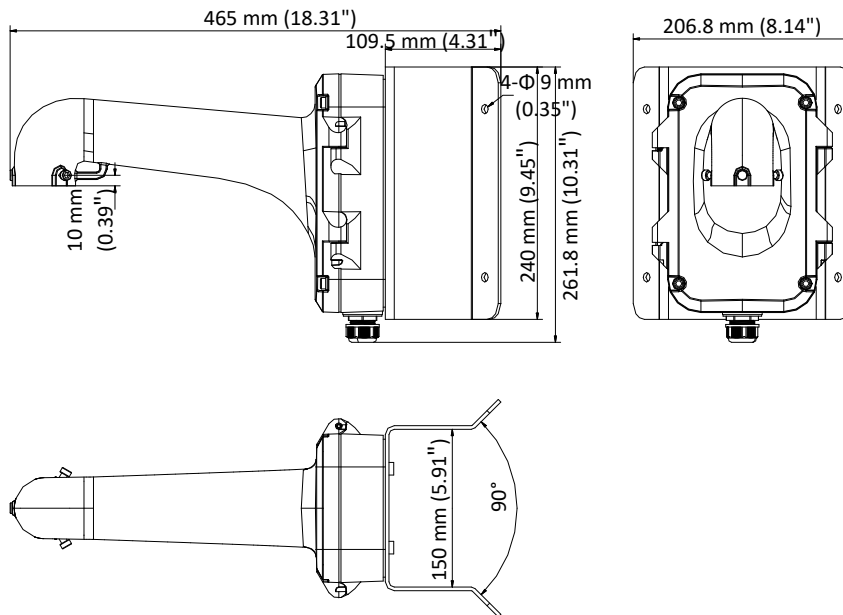

DS-1604ZJ-Corner

Corner Mounting Bracket for Speed Dome

Feature

- Corner mounting bracket with the junction box
- Aluminum alloy and steel material with surface spray treatment
- Waterproof design
- Supports bottom outlet and back outlet
- The hook for safety rope facilitates speed dome's installation

Dimension

Available Model

DS-1604ZJ-Corner

Parameter

Model	DS-1604ZJ-Corner
Parameters	Corner Mounting Bracket for Speed Dome
Appearance	Hikvision White
Material	Aluminum Alloy and Steel
Dimension	465 mm × 206.8 mm × 261.8 mm (18.31" × 8.14" × 10.31")
Weight	4.3 Kg (9.48 lb.)

Note

- The bracket should be installed on the flat surface.
- Waterproof rubber is necessary for the outdoor application.
- The wall must be capable of supporting at least 3 times as much as the total weight of the speed dome and the bracket.
- The bracket's maximum load capacity is 10 Kg (22 lb.).