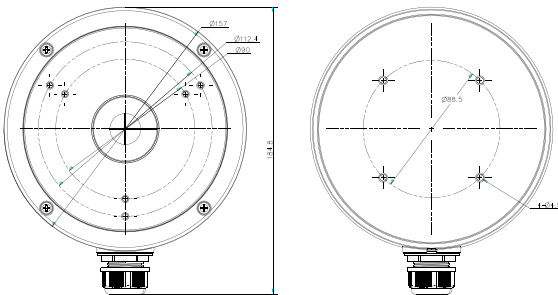

DS-1280ZJ-M

Junction Box for
Dome Camera

Features:

- Aluminum alloy material with surface spray treatment
- Waterproof design

Dimension:

Order Model:

DS-1280ZJ-M

Parameter:

Model	DS-1280ZJ-M
Parameters	Junction Box for Dome Camera
Appearance	Hikvision White
Material	Aluminum Alloy
Dimension	Φ 157×185×51.5mm
Weight	621g

Notice:

- The bracket should be installed on flat wall
- Waterproof rubber is necessary for outdoor application
- The wall must be capable of supporting over 3 times as much as the total weight of the camera and the mount.
- The maximum load capacity of the bracket is 4.5KG