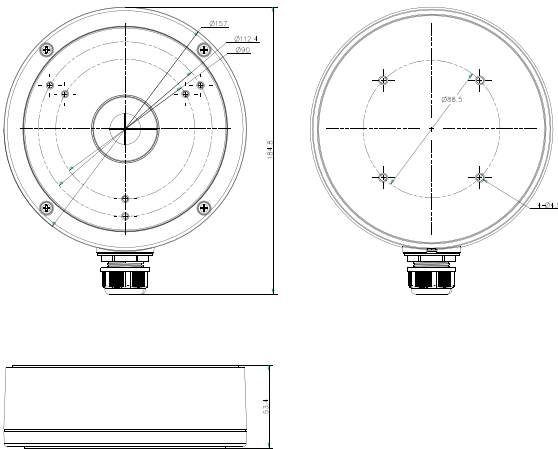

DS-1280ZJ-M/BLACK

Junction Box for
Dome Camera

Features:

- Aluminum alloy material with surface spray treatment
- Waterproof design

Dimension:

Order Model:

DS-1280ZJ-M

Parameter:

Model	DS-1280ZJ-M
Parameters	Junction Box for Dome Camera
Appearance	Hikvision White
Material	Aluminum Alloy
Dimension	Φ 157×185×51.5mm
Weight	621g

Notice:

- The bracket should be installed on flat wall
- Waterproof rubber is necessary for outdoor application
- The wall must be capable of supporting over 3 times as much as the total weight of the camera and the mount.
- The maximum load capacity of the bracket is 4.5KG