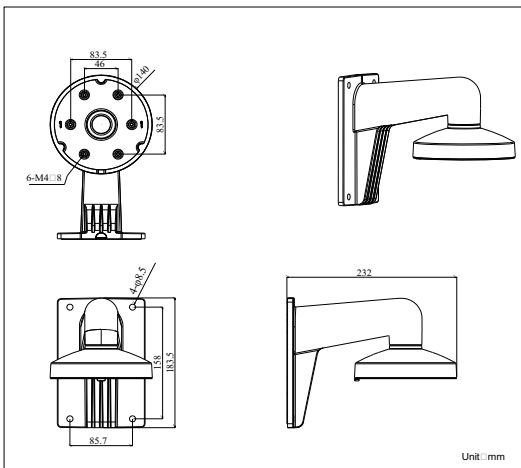

## DS-1273ZJ-140/BLACK

DS-2CE56D5T-AVPIR3 & DS-2CC51xxP(N) Wall Mounting Bracket for Dome Camera

### Features:

- Aluminum alloy material with surface spray treatment
- The outlet hole makes the feature looks better
- Better water proof design
- Convenient installation coordinating with lower bowl

### Dimension:

### Parameter:

Model	DS-1273ZJ-140/BLACK
Parameters	For use with DS-2CD23xx Turret Cameras
Colour	Hik White
Range of Application	Suitable for For use with DS-2CD23xx Turret Cameras
Material	Aluminum Alloy
Dimension	140×182×120mm
Weight	703g