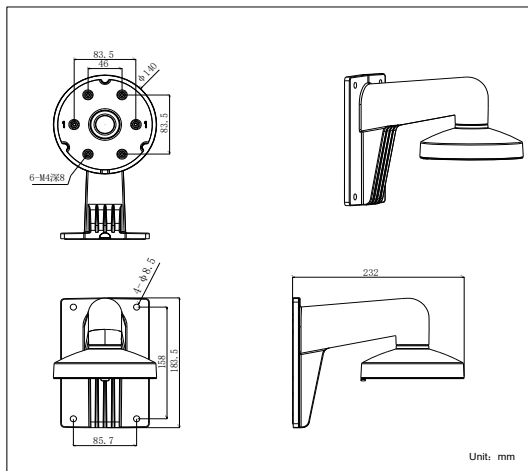

DS-1273ZJ-140/GREY

DS-2CC51xxP(N) Wall Mounting Bracket for Dome Camera

Features:

- Aluminum alloy material with surface spray treatment
- The outlet hole makes the feature looks better
- Better water proof design
- Convenient installation coordinating with lower bowl

Dimension:

Order Model:

DS-1273ZJ-140/GREY

Parameter:

Model	DS-1273ZJ-140
Parameters	DS-2CC51xxP(N) Wall Mounting Bracket for Dome Camera
Appearance	Hik Grey
Range of Application	Suitable for DS-2CC51xxP(N) dome camera wall mounting
Material	Aluminum Alloy
Dimension	140×182×120mm
Weight	703g

Notice:

- The bracket is for DS-2CC51xxP(N)-VF dome camera
- Pay attention to the color matching when select bracket
- The bracket should be installed on flat wall
- The wall must be capable of supporting over 3 times as much as the total weight of the camera and the mount
- The maximum load capacity of the bracket is 4.5KG