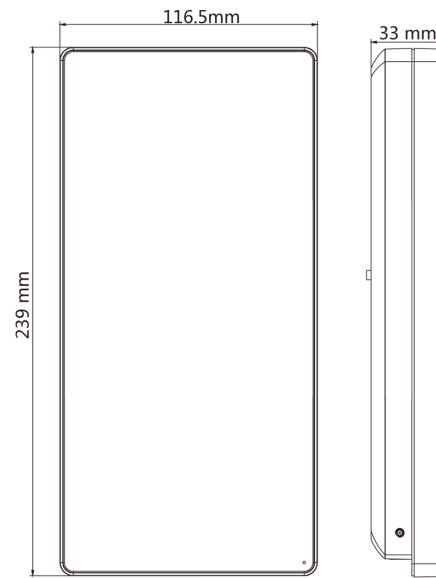

Without Fingerprint Module