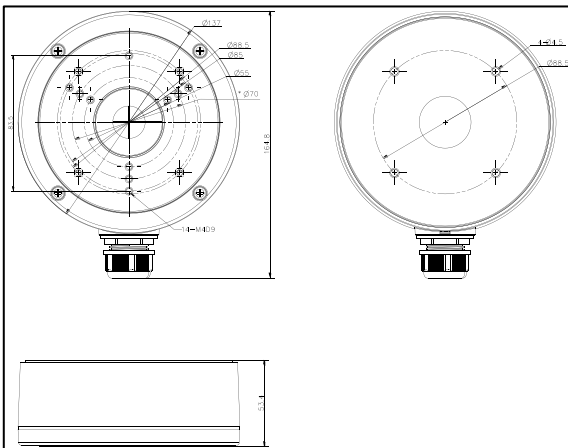

## DS-1280ZJ-S

Junction Box for Dome Camera

### Dimension:

### Parameter:

Model	DS-1280ZJ-S
Parameters	Junction Box for Dome Camera
Appearance	Hikvision White
Material	Aluminum Alloy
Dimension	Φ 137 x 53.4x 164.8mm
Weight	527g