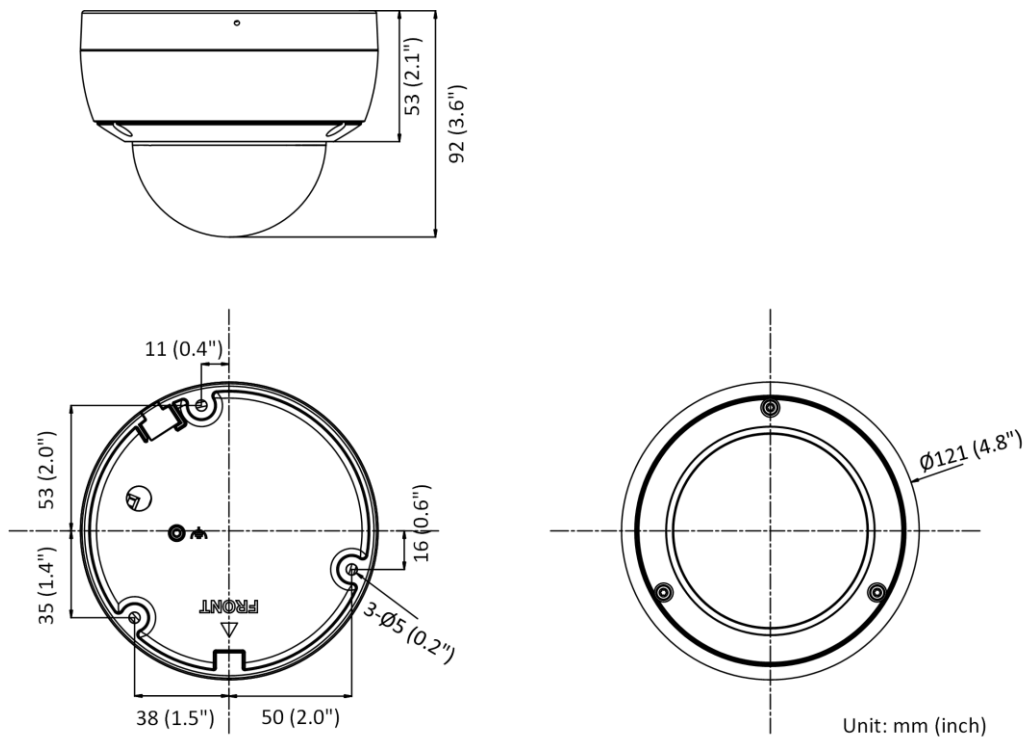

▪ **Dimension**

▪ **Accessory**

DS-1276ZJ-SUS
Corner Mount