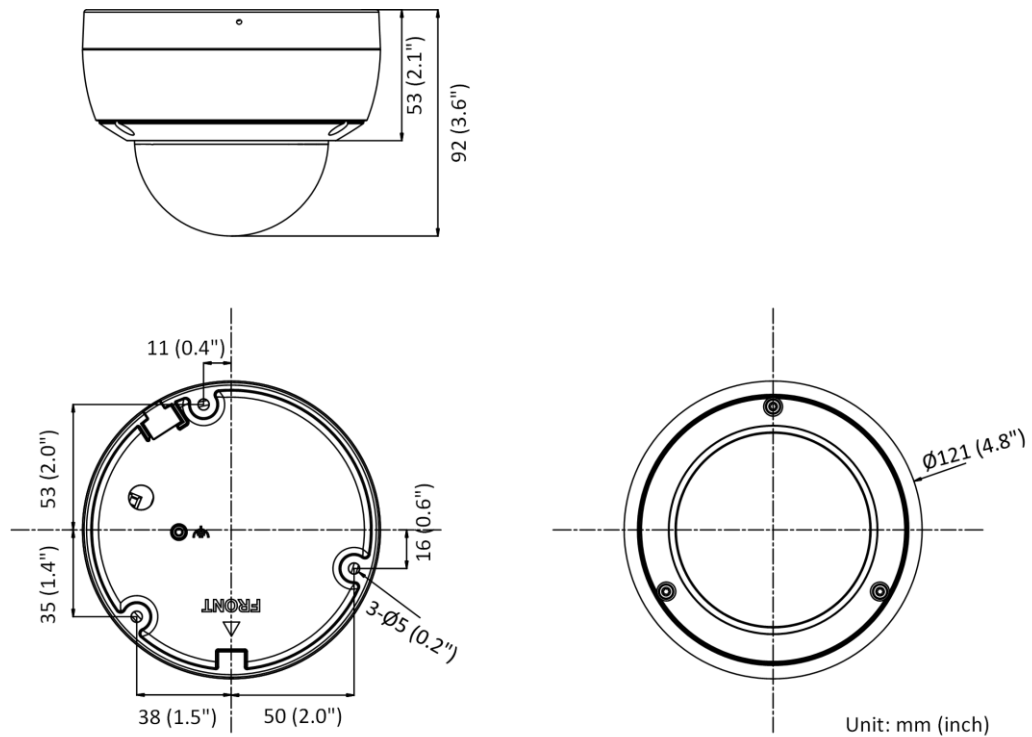

▪ Dimension

▪ Accessory

DS-1280ZJ-DM46/BLACK

Junction Box