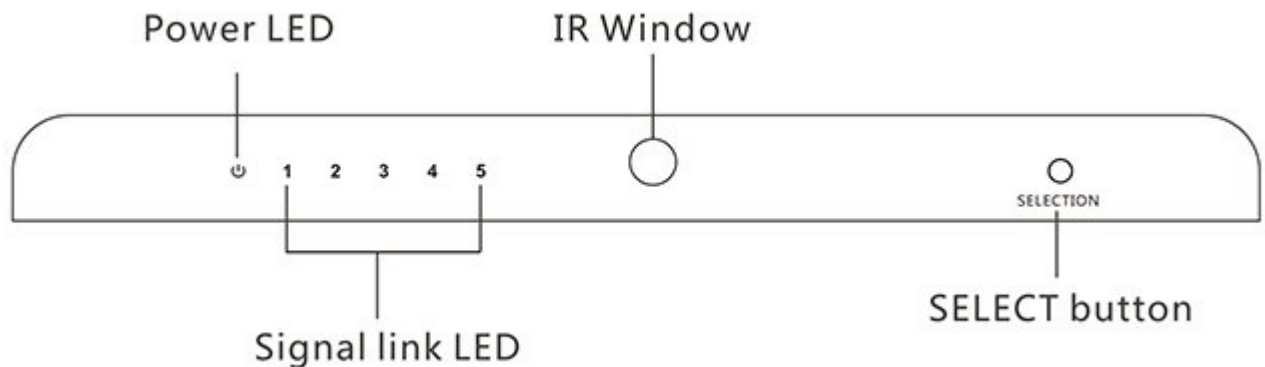

3. Interface

Front Panel