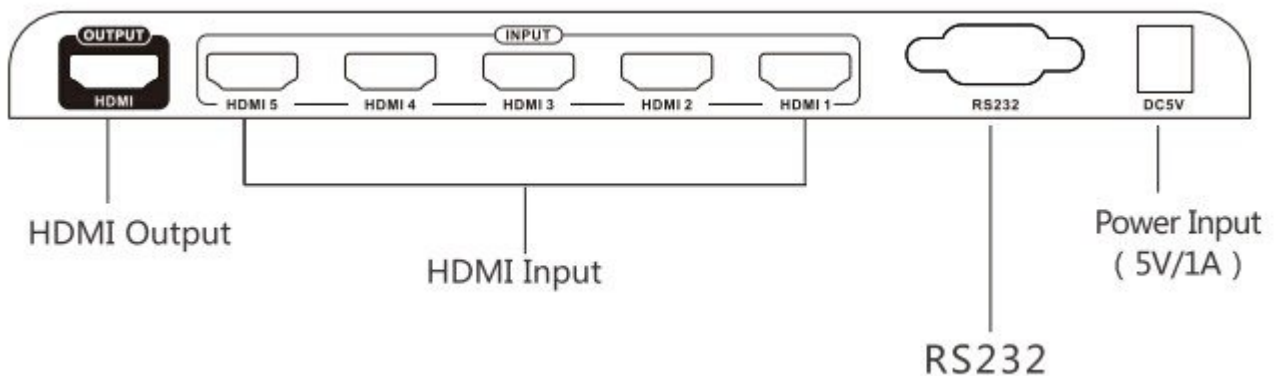

2. Application

Application

Source device type: PS3, top box, PC etc. HDMI/SDI/DVI/VGA output interface

Display device type: TV, project etc. with HDMI/SDI/DVI/VGA input interface

This 5x1 HDMI switch routes 5 different sources at resolution up to 4Kx2K@60Hz ultra HD to 1 HDMI display. The unit with 5 HDMI inputs, which makes this unit ideal for simultaneous connection of multiple HDMI devices, such as HDTV, set top box, DVD etc. In addition, this unit with IR receiving window and RS232 port, thus is easy and flexible to control the input signal as you need. It is perfect for security system, medium entertainment, conference exhibition centre and digital monitoring system etc.

3. Interface

Front Panel

Rear Panel