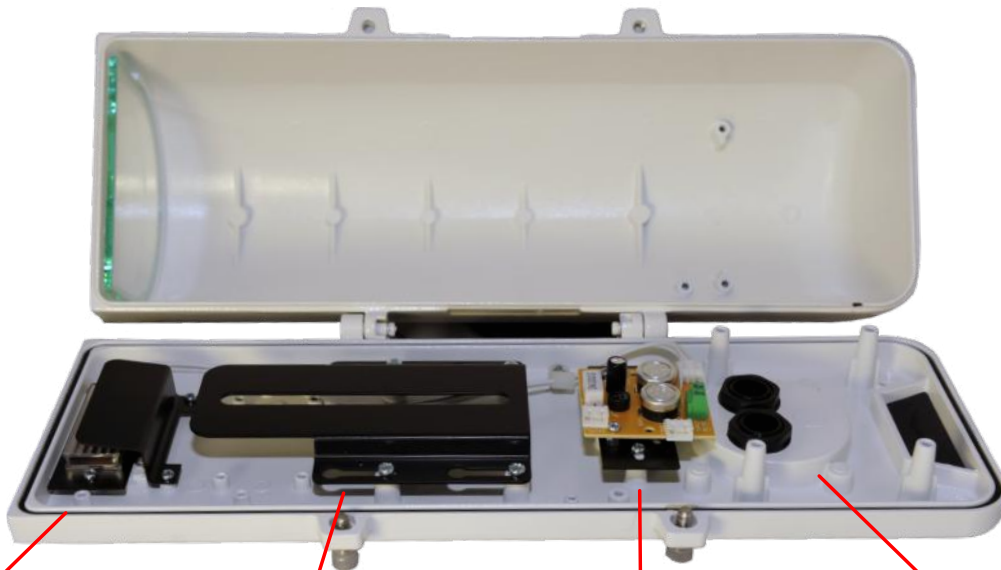

- Metrotec quality housing
- IP68 rated
- internal heater system
- 12vDC/24vAC voltage
- Side opening cover
- Cable managed wall bracket
- Heavy cast Aluminium case
- Dimension: L400x H127x W128mm

The Metrotec external camera housing is designed for professional and enterprise grade CCTV installation. It is manufactured to the highest standards to provide a quality reliable product which will offer years of service even in harsh environments.

Heater with deflector
to demist front glass

Adjustable camera
mounting rail

12vdc/24vac heater
control board

Cable entries via wall
bracket with Glands