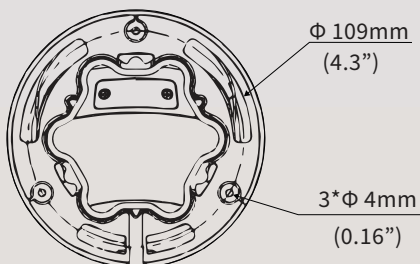

### Structure

- Support PoE power supply
- Wide temperature range: -40°C to 60°C (-40°F to 140°F)
- Wide voltage range of ±25%
- IP67

## DIMENSIONS