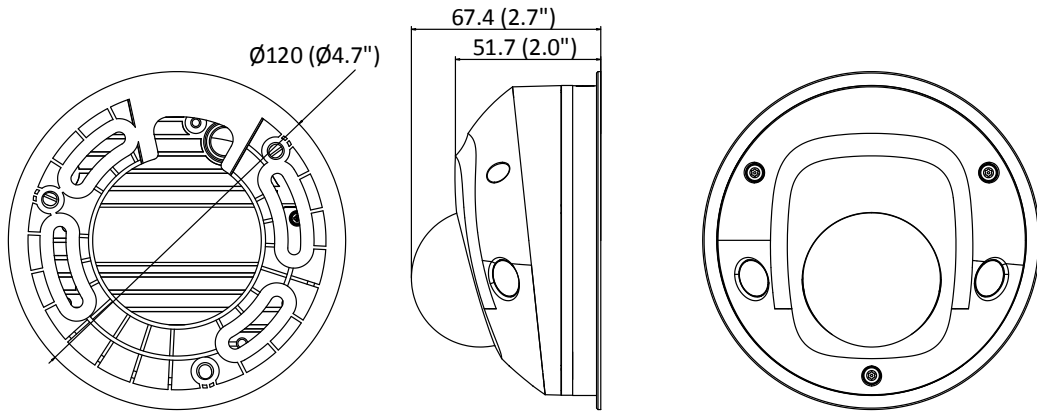

▪ Dimension

Unit: mm (inch)