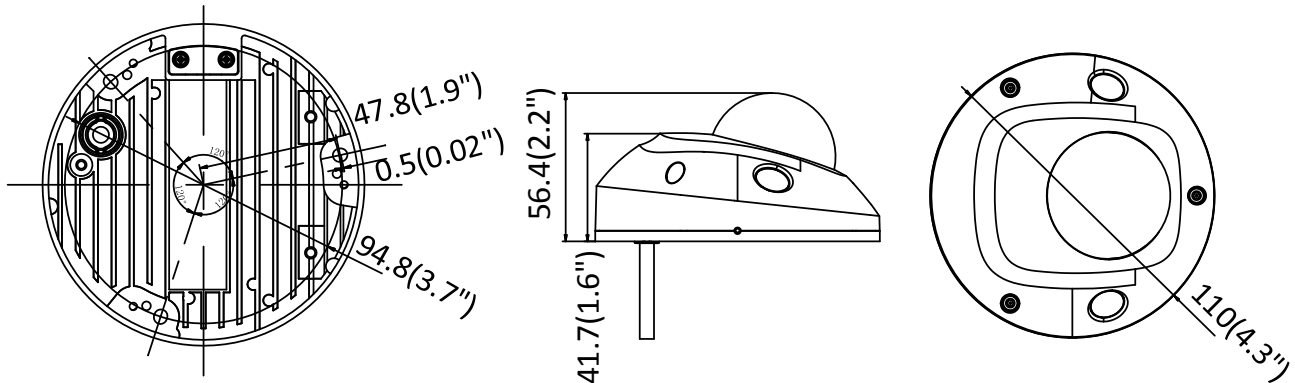

Material	Front cover: plastic , Bottom base: metal
Dimensions	Φ110 mm × 56.4 mm (Φ4. 3" × 2.2")
Weight	Camera: Approx. 400 g (0.9 lb.)

**Available Model**

DS-2CD2563G0-I (2.8/4/6 mm), DS-2CD2563G0-IS (2.8/4/6 mm),  
DS-2CD2563G0-IW (2.8/4/6 mm), DS-2CD2563G0-IWS (2.8/4/6 mm)

## Dimension