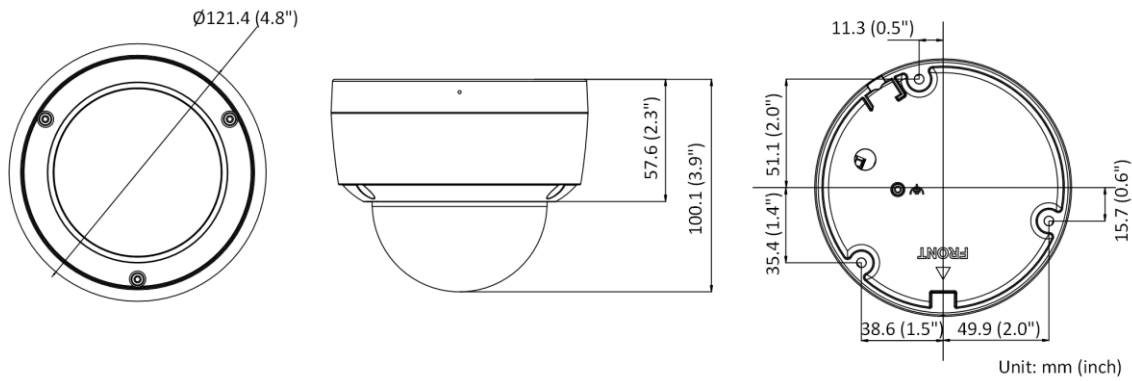

Camera Material	Metal
Camera Dimension	Ø121.4 × 100.1 mm (Ø4.8" × 3.9")
Package Dimension	150 × 150 × 141 mm (5.9" × 5.9" × 5.6")
Camera Weight	Approx. 570 g (1.3 lb.)
With Package Weight	Approx. 820 g (1.8 lb.)
Storage Conditions	-30 °C to 60 °C (-22 °F to 140 °F).Humidity 95% or less (non-condensing)
Startup and Operating Conditions	-30 °C to 60 °C (-22 °F to 140 °F).Humidity 95% or less (non-condensing)
Linkage Method	Upload to FTP/memory card/NAS, notify surveillance center, trigger record, trigger capture, send email
Power Consumption and Current	12 VDC, 0.4 A, max. 5 W PoE (802.3af, 36 V to 57 V), 0.20 A to 0.15 A, max. 6.5 W
Power Interface	Ø5.5 mm coaxial power plug
Web Client Language	33 languages English, Russian, Estonian, Bulgarian, Hungarian, Greek, German, Italian, Czech, Slovak, French, Polish, Dutch, Portuguese, Spanish, Romanian, Danish, Swedish, Norwegian, Finnish, Croatian, Slovenian, Serbian, Turkish, Korean, Traditional Chinese, Thai, Vietnamese, Japanese, Latvian, Lithuanian, Portuguese (Brazil), Ukrainian
General Function	Anti-flicker, heartbeat, password reset via e-mail, pixel counter
Software Reset	Yes
Approval	
Class	Class B
EMC	FCC SDoC (47 CFR Part 15, Subpart B); CE-EMC (EN 55032: 2015, EN 61000-3-2: 2014, EN 61000-3-3: 2013, EN 50130-4: 2011 +A1: 2014); RCM (AS/NZS CISPR 32: 2015); IC VoC (ICES-003: Issue 6, 2016)
Safety	UL (UL 60950-1); CB (IEC 60950-1:2005 + Am 1:2009 + Am 2:2013, IEC 62368-1:2014); CE-LVD (EN 60950-1:2005 + Am 1:2009 + Am 2:2013, IEC 62368-1:2014)
Environment	CE-RoHS (2011/65/EU); WEEE (2012/19/EU); Reach (Regulation (EC) No 1907/2006)
Protection	IP67 (IEC 60529-2013), IK10 (IEC 62262:2002)

▪ Available Model

DS-2CD2147G2 (2.8/4 mm)

DS-2CD2147G2-SU (2.8/4 mm)

▪ **Dimension**

▪ **Accessory**

▪ **Optional**

DS-1275ZJ-SUS Vertical Pole Mount	DS-1280ZJ-DM46 Junction Box	DS-1276ZJ-SUS Corner Mount	DS-1272ZJ-120B Wall Mount	DS-1271ZJ-120 Pendant Mount
				
DS-1253ZJ-M Rain Shade	DS-1272ZJ-120 Wall Mount			
				